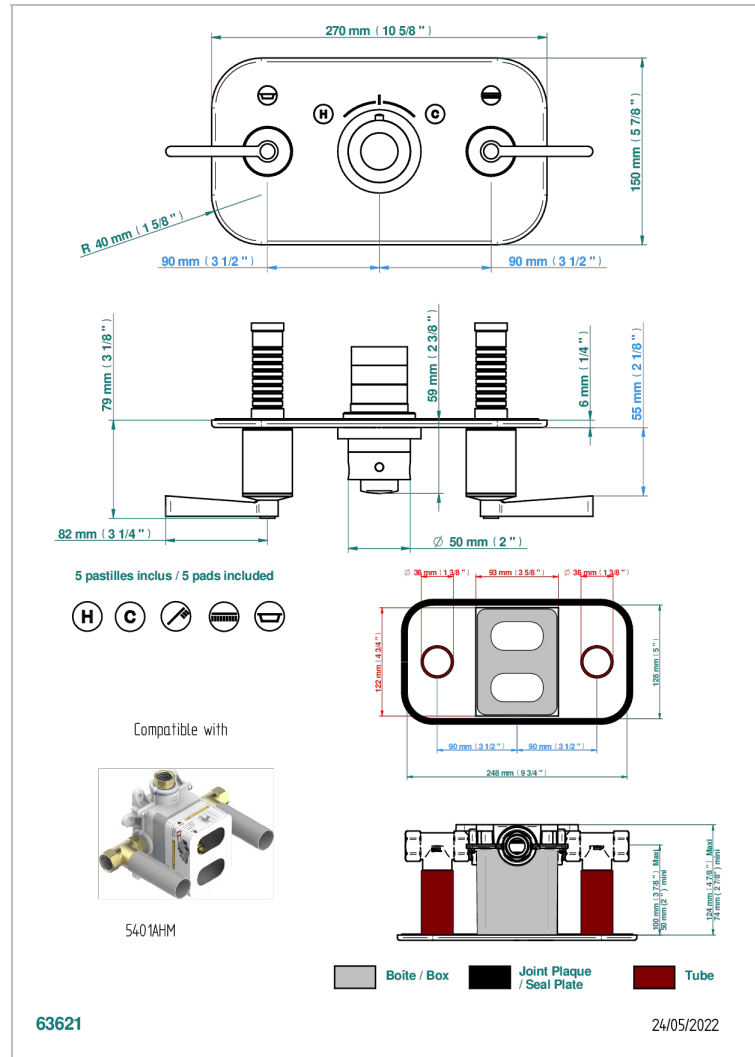

FAUBOURG WHITE PORCELAIN WITH LEVER HANDLES

G2J-5401BEH

Trim for THG thermostat with 2 valves ref. 5 401AHM/US rough part supplied with fixing box , item to be installed horizontal

CHARACTERISTIC

- Faubourg White Porcelain with lever handles
- Trim for THG thermostat with 2 valves ref. 5 401AHM/US part supplied with fixing box , item to be installed horizontal