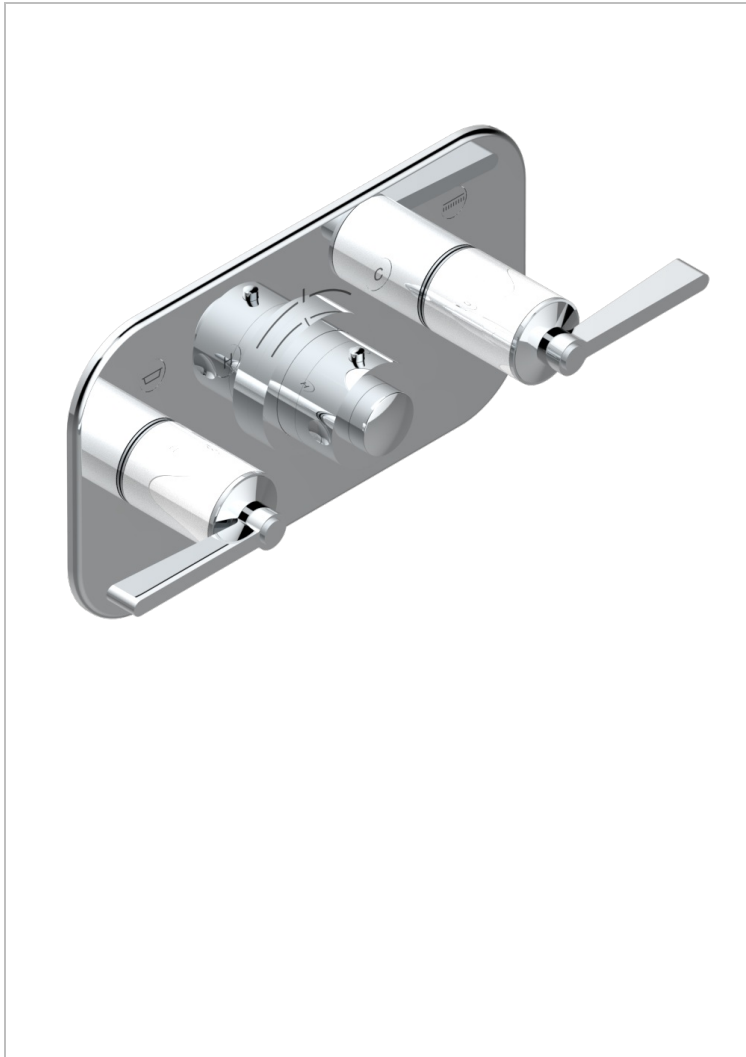

FAUBOURG WHITE PORCELAIN WITH LEVER HANDLES

G2J-5401BEH

Trim for THG thermostat with 2 valves ref. 5 401AHM/US rough part supplied with fixing box , item to be installed horizontal

CHARACTERISTIC

- Faubourg White Porcelain with lever handles
- Trim for THG thermostat with 2 valves ref. 5 401AHM/US part supplied with fixing box , item to be installed horizontal