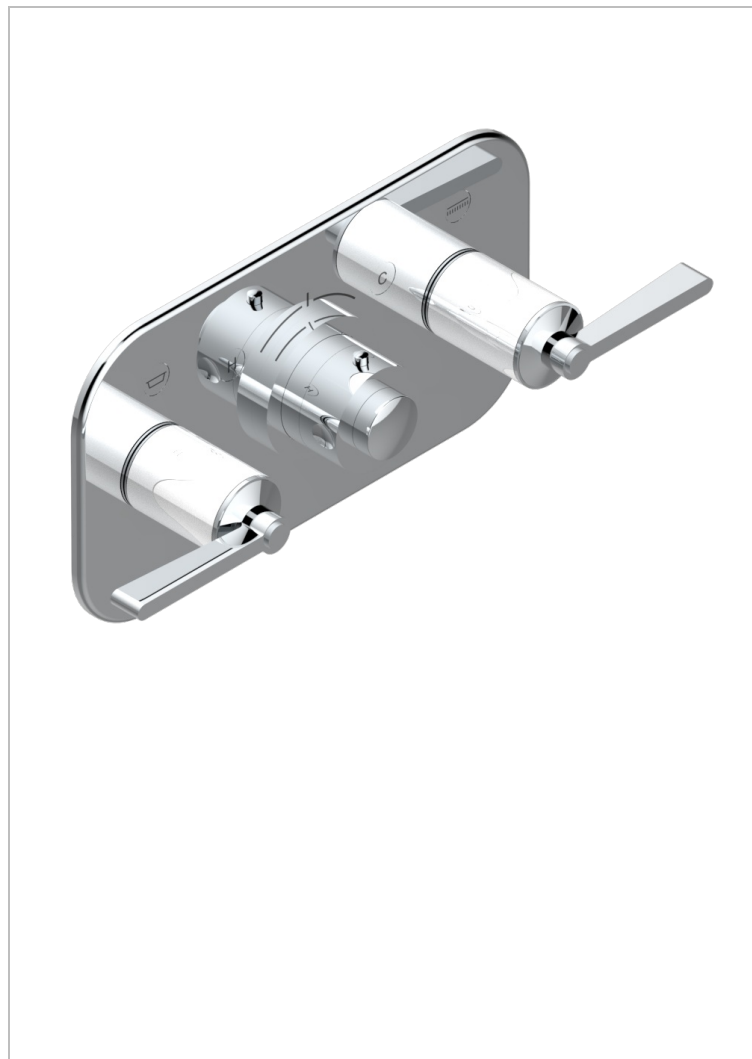

FAUBOURG PORCELANA BLANCA CON MANETAS

G2J-5401BEH

Trim for thermostatic mixer with 2 valves item to be installed horizontal . to adapt on 5 401AHC or 5 401AHM

CARACTERÍSTICAS

- Faubourg porcelana blanca con manetas
- Trim for thermostatic mixer with 2 valves item to be installed horizontal . to adapt on 5 401AHC or 5 401AHM

PRODUCTOS RELACIONADOS

- Ref. G00-5401AHC 3/4" THG thermostat, 60 l/mn with two valves with wax cartridge delivered with a built-in box, without trim - to be installed horizontal (for installation with cross handle)
- Ref. G00-5401AHM 3/4" THG thermostat, 60 l/mn with two valves with wax cartridge delivered with a built-in box, without trim - to be installed horizontal (for installation with lever handle)