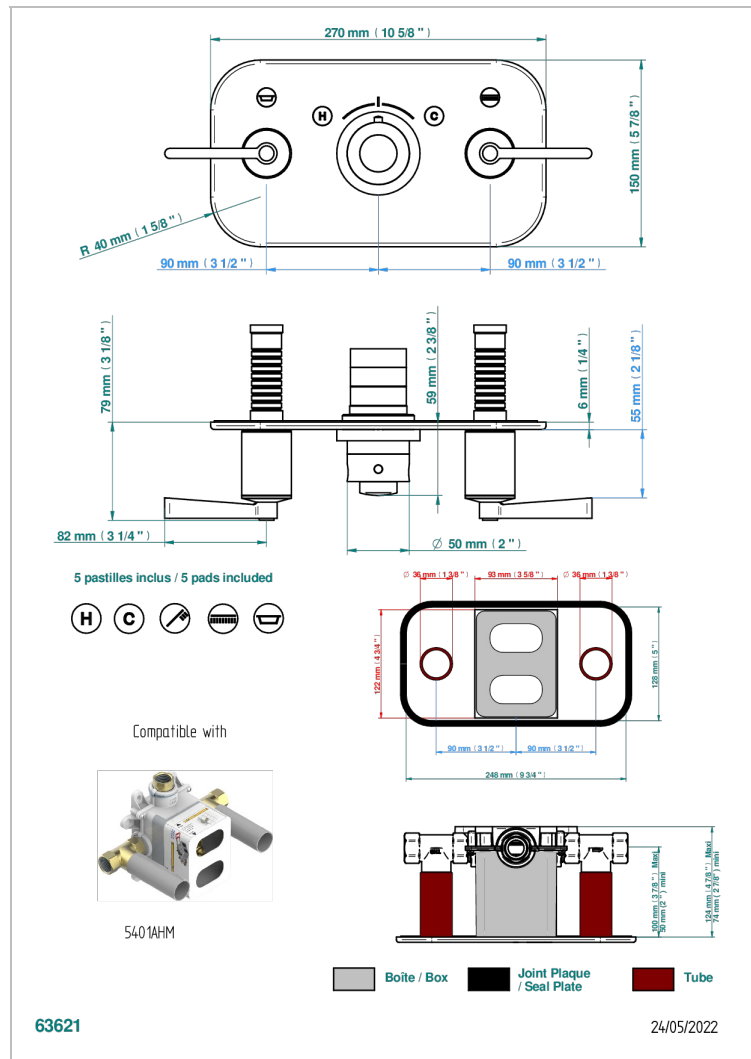

FAUBOURG PORCELANA BLANCA CON MANETAS

G2J-5401BEH

Trim for thermostatic mixer with 2 valves item to be installed horizontal . to adapt on 5 401AHC or 5 401AHM

CARACTERÍSTICAS

- Faubourg porcelana blanca con manetas
- Trim for thermostatic mixer with 2 valves item to be installed horizontal . to adapt on 5 401AHC or 5 401AHM

PRODUCTOS RELACIONADOS

- Ref. G00-5401AHC 3/4" THG thermostat, 60 l/mn with two valves with wax cartridge delivered with a built-in box, without trim - to be installed horizontal (for installation with cross handle)
- Ref. G00-5401AHM 3/4" THG thermostat, 60 l/mn with two valves with wax cartridge delivered with a built-in box, without trim - to be installed horizontal (for installation with lever handle)