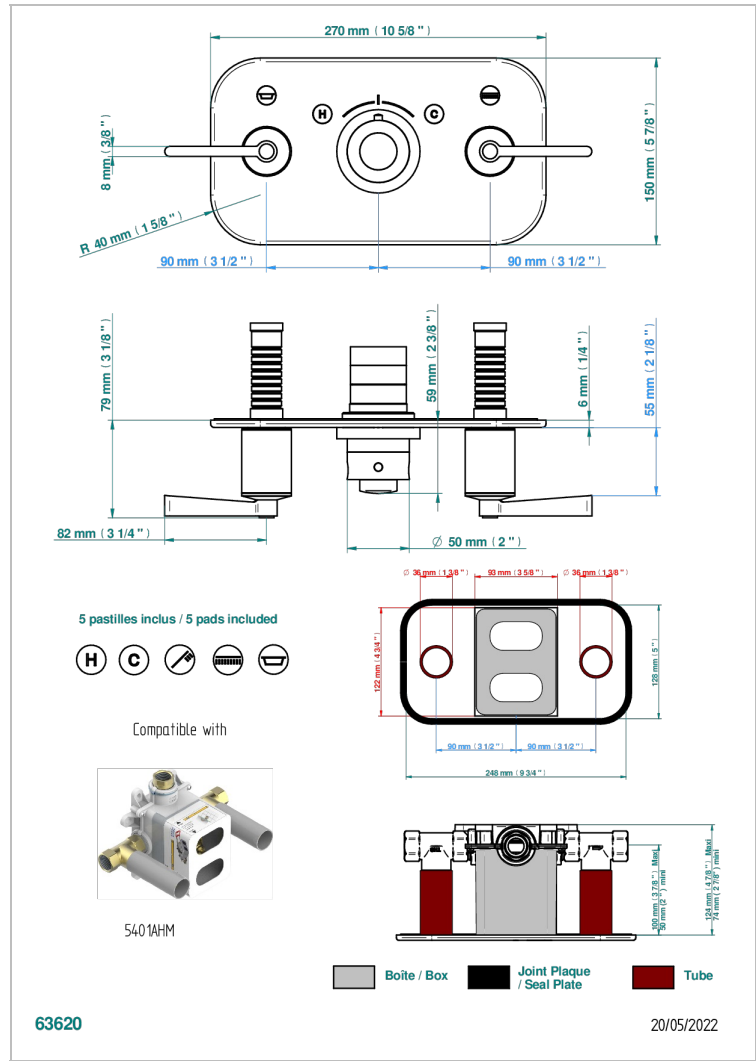

FAUBOURG METAL WITH LEVER HANDLES

G2U-5401BEH

Trim for THG thermostat with 2 valves ref. 5 401AHM/US rough part supplied with fixing box , item to be installed horizontal

CHARACTERISTIC

- Faubourg Metal with lever handles
- Trim for THG thermostat with 2 valves ref. 5 401AHM/US rough part supplied with fixing box , item to be installed horizontal