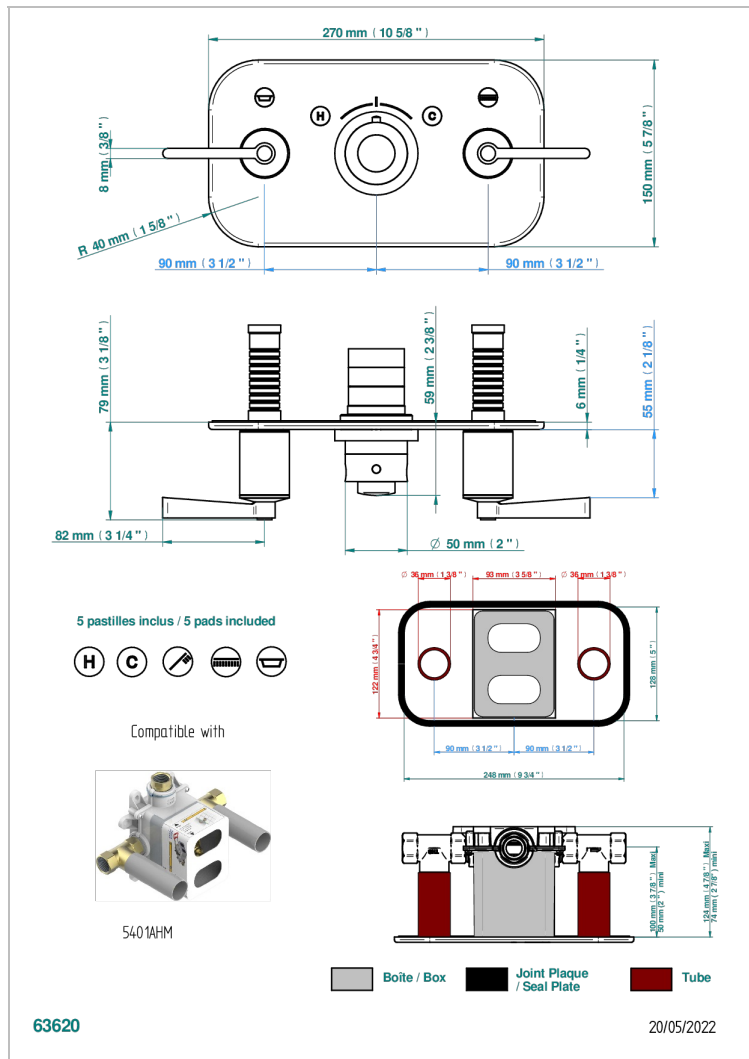

FAUBOURG METAL WITH LEVER

G2U-5401BEH

Trim for thermostatic mixer with 2 valves item to be installed horizontal . to adapt on 5 401AHC or 5 401AHM

CHARACTERISTIC

- Faubourg Metal with lever
- Trim for thermostatic mixer with 2 valves item to be installed horizontal . to adapt on 5 401AHC or 5 401AHM

RELATED SKU'S

- Ref. G00-5401AHC 3/4" THG thermostat, 60 l/mn with two valves with wax cartridge delivered with a built-in box, without trim - to be installed horizontal (for installation with cross handle)
- Ref. G00-5401AHM 3/4" THG thermostat, 60 l/mn with two valves with wax cartridge delivered with a built-in box, without trim - to be installed horizontal (for installation with lever handle)