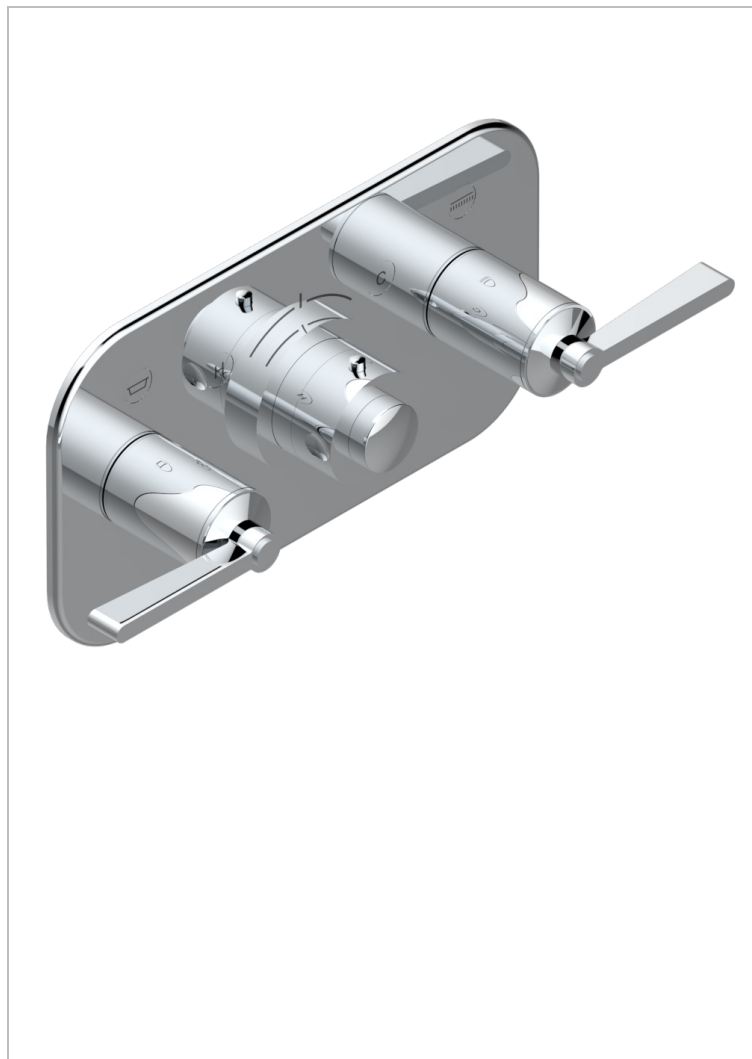

FAUBOURG METAL WITH LEVER

G2U-5401BEH

Trim for thermostatic mixer with 2 valves item to be installed horizontal . to adapt on 5 401AHC or 5 401AHM

CHARACTERISTIC

- Faubourg Metal with lever
- Trim for thermostatic mixer with 2 valves item to be installed horizontal . to adapt on 5 401AHC or 5 401AHM

RELATED SKU'S

- Ref. G00-5401AHC 3/4" THG thermostat, 60 l/mn with two valves with wax cartridge delivered with a built-in box, without trim - to be installed horizontal (for installation with cross handle)
- Ref. G00-5401AHM 3/4" THG thermostat, 60 l/mn with two valves with wax cartridge delivered with a built-in box, without trim - to be installed horizontal (for installation with lever handle)