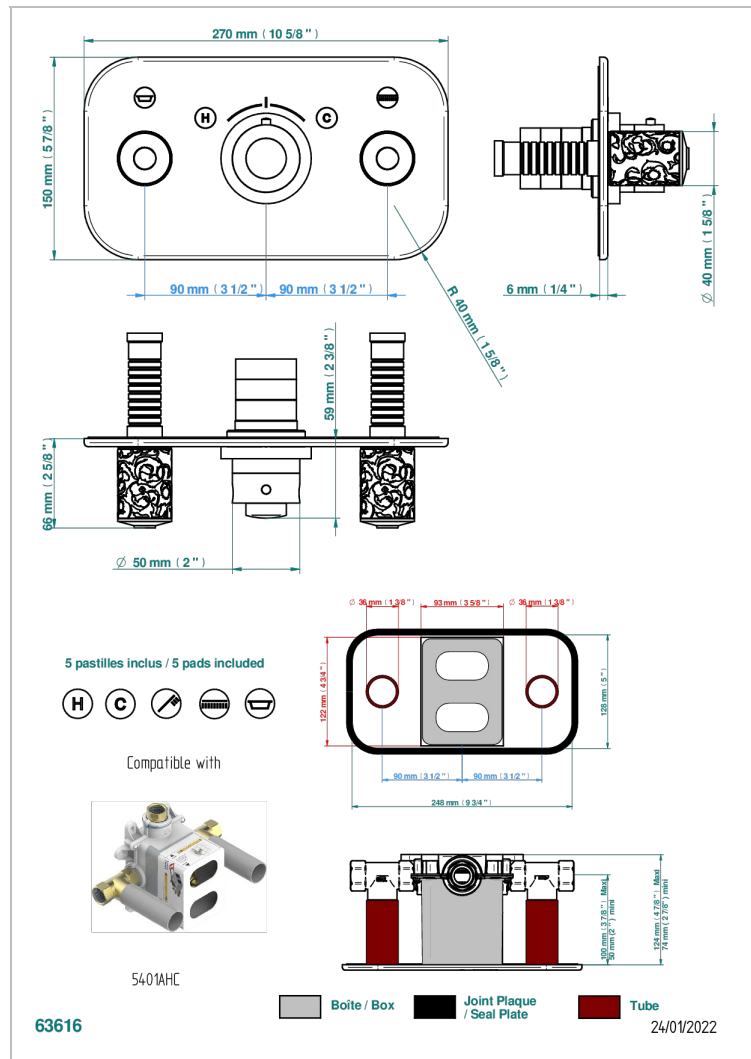

Trim for thermostatic mixer with 2 valves item to be installed horizontal . to adapt on 5 401AHC or 5 401AHM

CHARACTERISTIC

- Frivole
- Trim for thermostatic mixer with 2 valves item to be installed horizontal . to adapt on 5 401AHC or 5 401AHM

RELATED SKU'S

- Ref. G00-5401AHC 3/4" THG thermostat, 60 l/mn with two valves with wax cartridge delivered with a built-in box, without trim - to be installed horizontal (for installation with cross handle)
- Ref. G00-5401AHM 3/4" THG thermostat, 60 l/mn with two valves with wax cartridge delivered with a built-in box, without trim - to be installed horizontal (for installation with lever handle)