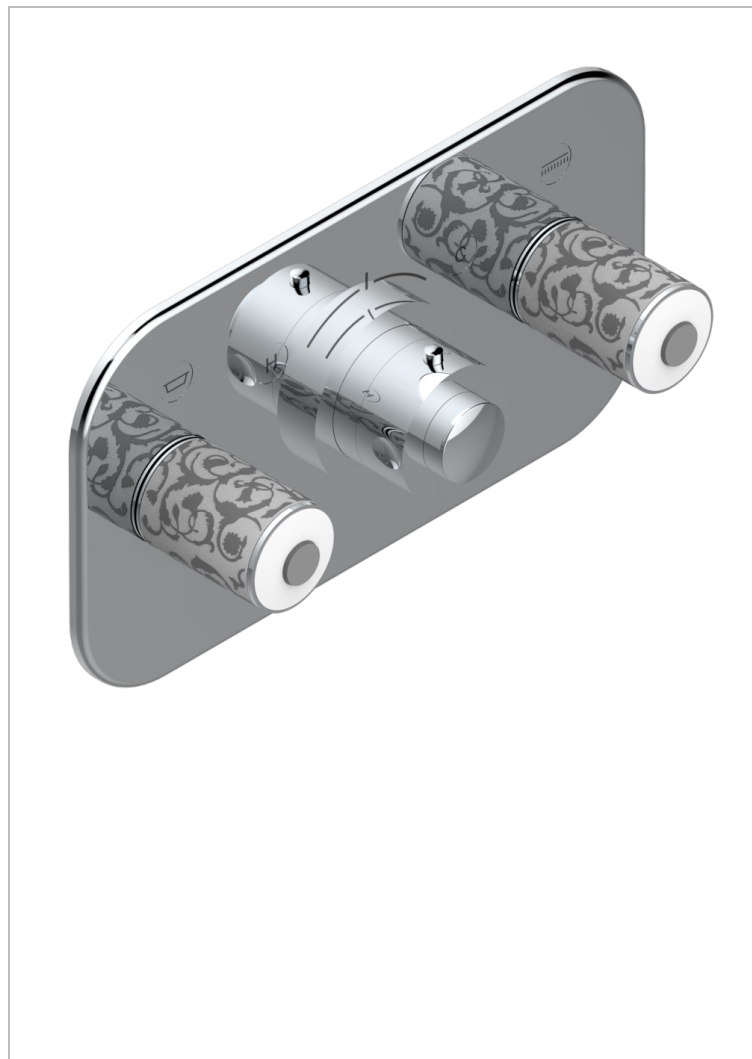

Trim for thermostatic mixer with 2 valves item to be installed horizontal . to adapt on 5 401AHC or 5 401AHM

CHARACTERISTIC

- Frivole
- Trim for thermostatic mixer with 2 valves item to be installed horizontal . to adapt on 5 401AHC or 5 401AHM

RELATED SKU'S

- Ref. G00-5401AHC 3/4" THG thermostat, 60 l/mn with two valves with wax cartridge delivered with a built-in box, without trim - to be installed horizontal (for installation with cross handle)
- Ref. G00-5401AHM 3/4" THG thermostat, 60 l/mn with two valves with wax cartridge delivered with a built-in box, without trim - to be installed horizontal (for installation with lever handle)

AVAILABLE FINITIONS

Antique nickel - H28
 Black ceram - D30
 Blush PVD - H62
 Brass color PVD - H49
 Brown bronze color PVD - F33
 Gold color PVD - H52

Graphite PVD - H64
 Matt Umber PVD - H67
 Matt blush PVD - H60
 Matt brass color PVD - H50
 Matt brown bronze color PVD - F34
 Matt chrome - C02