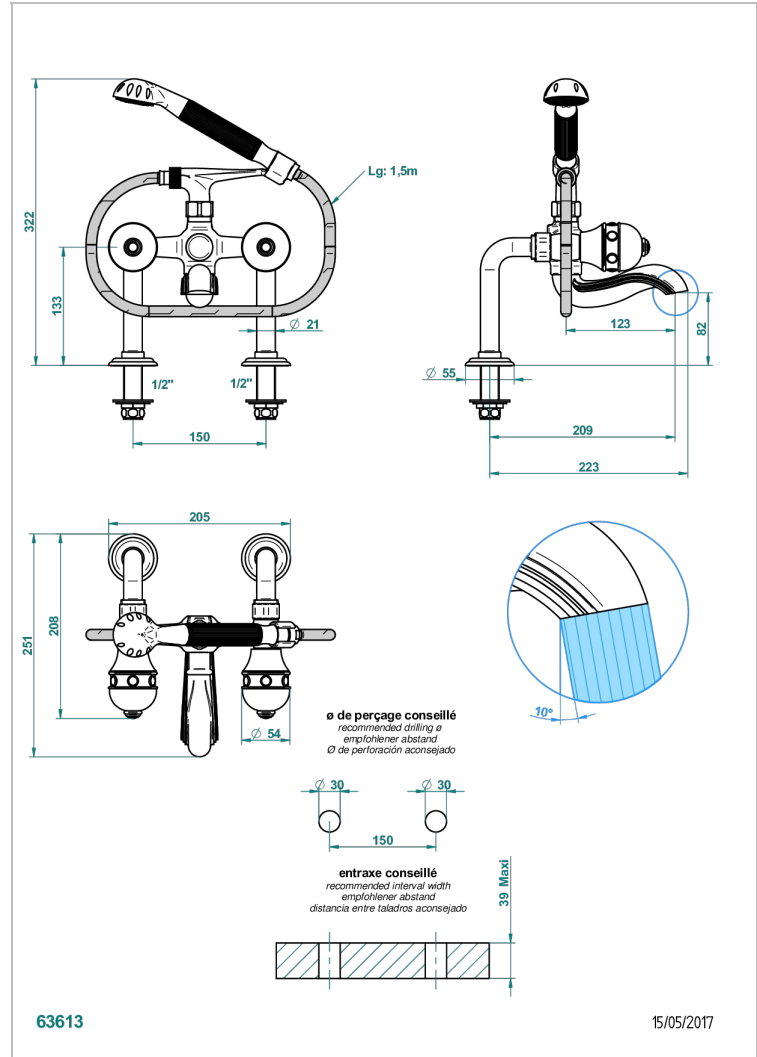

# SULLY WHITE ONYX

U1S-13G

Rim mounted 2-hole bath/telephone shower mixer, shower and hose

## CHARACTERISTIC

- ACS : 21ACCLY034