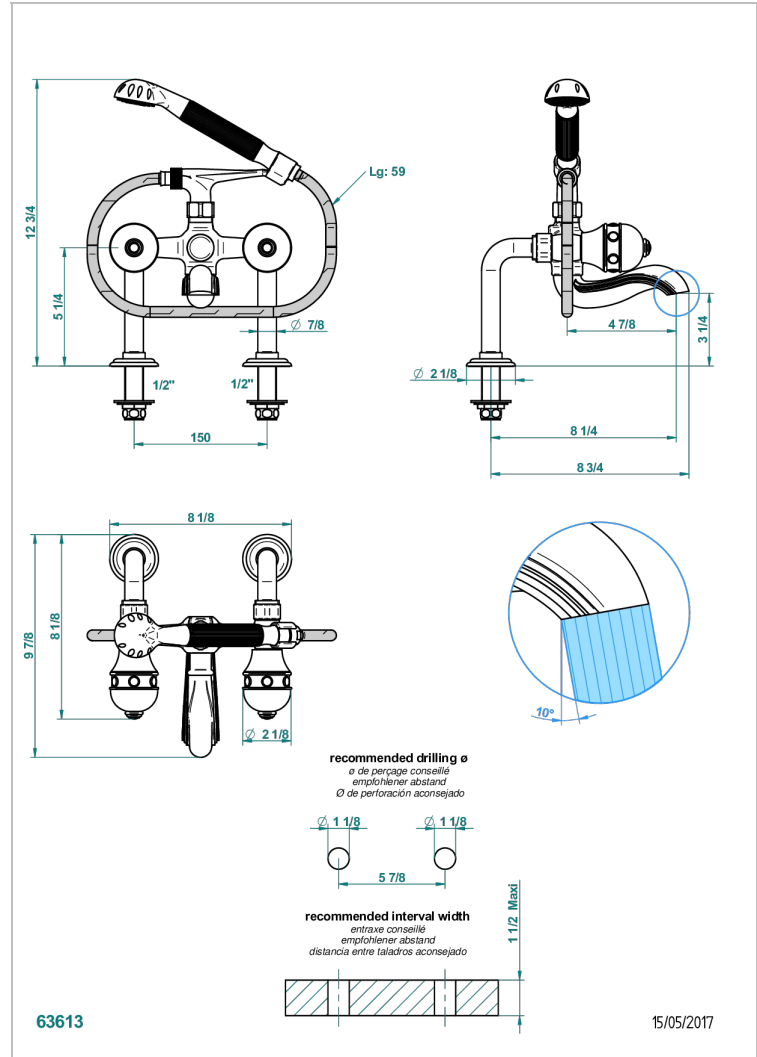

SULLY WHITE ONYX

U1S-13G

Rim mounted 2-hole bath/telephone shower mixer, shower and hose

CHARACTERISTIC

- ACS : 21ACCLY034

STANDARDS

AVAILABLE FINITIONS

Antique nickel - H28
Black ceram - D30
Blush PVD - H62
Brass color PVD - H49
Brown bronze color PVD - F33
Gold color PVD - H52