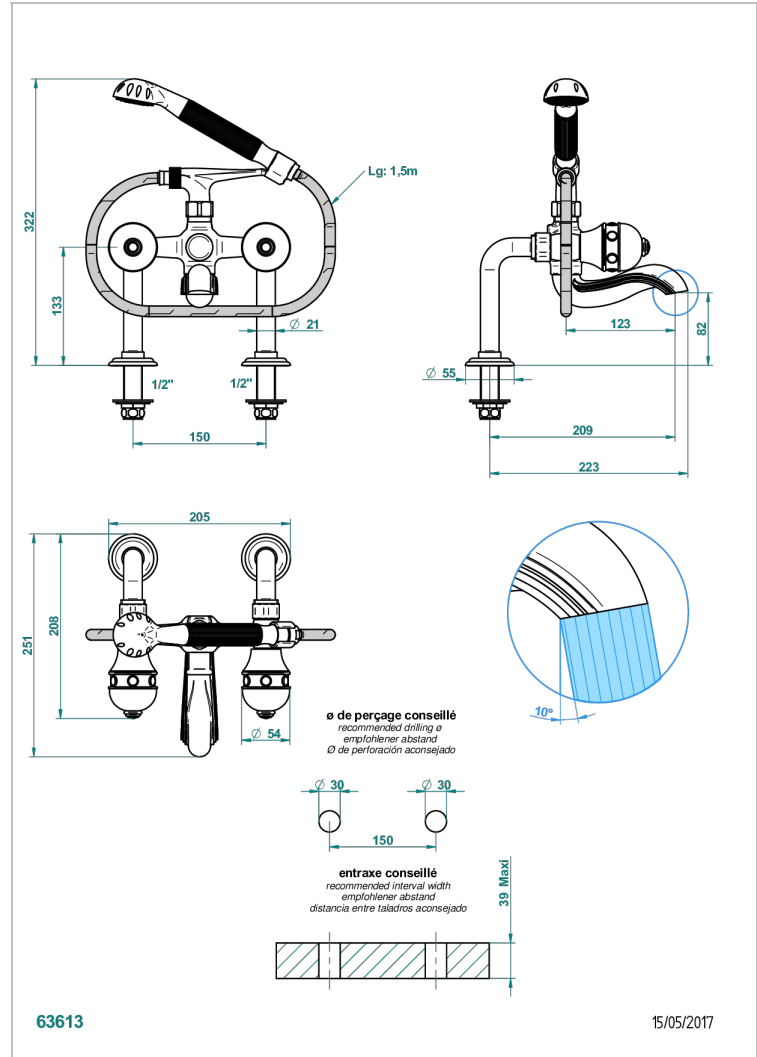

SULLY WHITE ONYX

U1S-13G

Rim mounted 2-hole bath/telephone shower mixer, shower and hose

CHARACTERISTIC

- ACS : 21ACCLY034

STANDARDS

AVAILABLE FINITIONS

Antique nickel - H28
Black ceram - D30
Blush PVD - H62
Brass color PVD - H49
Brown bronze color PVD - F33
Gold color PVD - H52