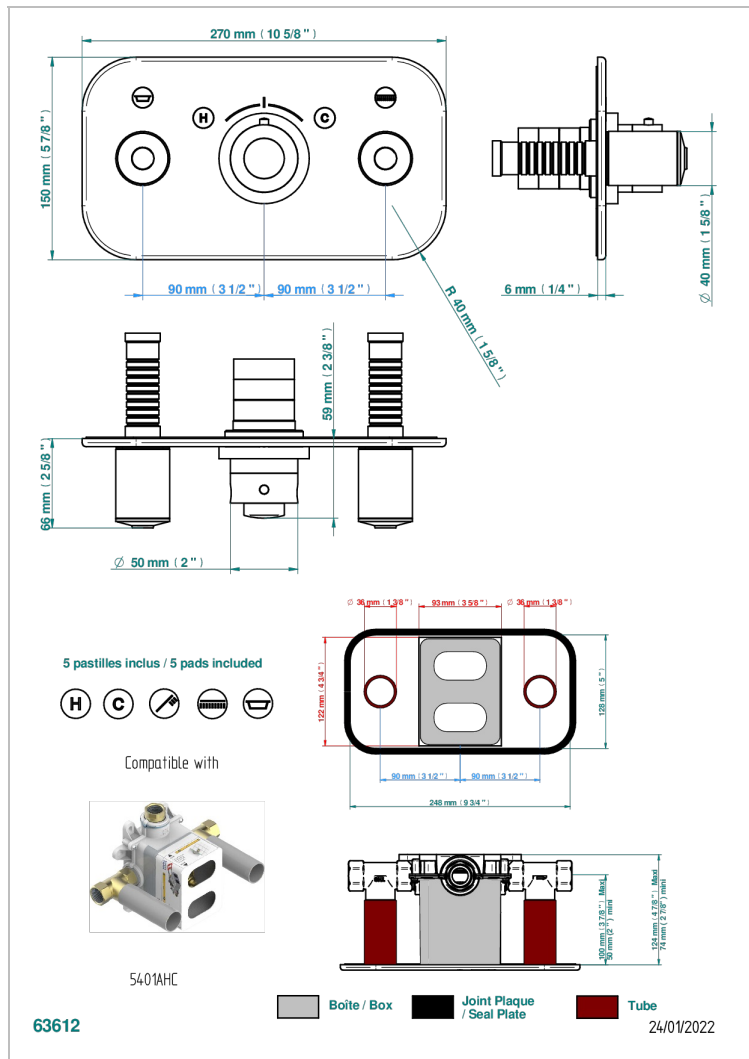

FAUBOURG BLACK PORCELAIN

G2L-5401BEH

Trim for THG thermostat with 2 valves ref. 5 401AHM/US rough part supplied with fixing box , item to be installed horizontal

CHARACTERISTIC

- Faubourg Black Porcelain
- Trim for THG thermostat with 2 valves ref. 5 401AHM/US rough part supplied with fixing box , item to be installed horizontal