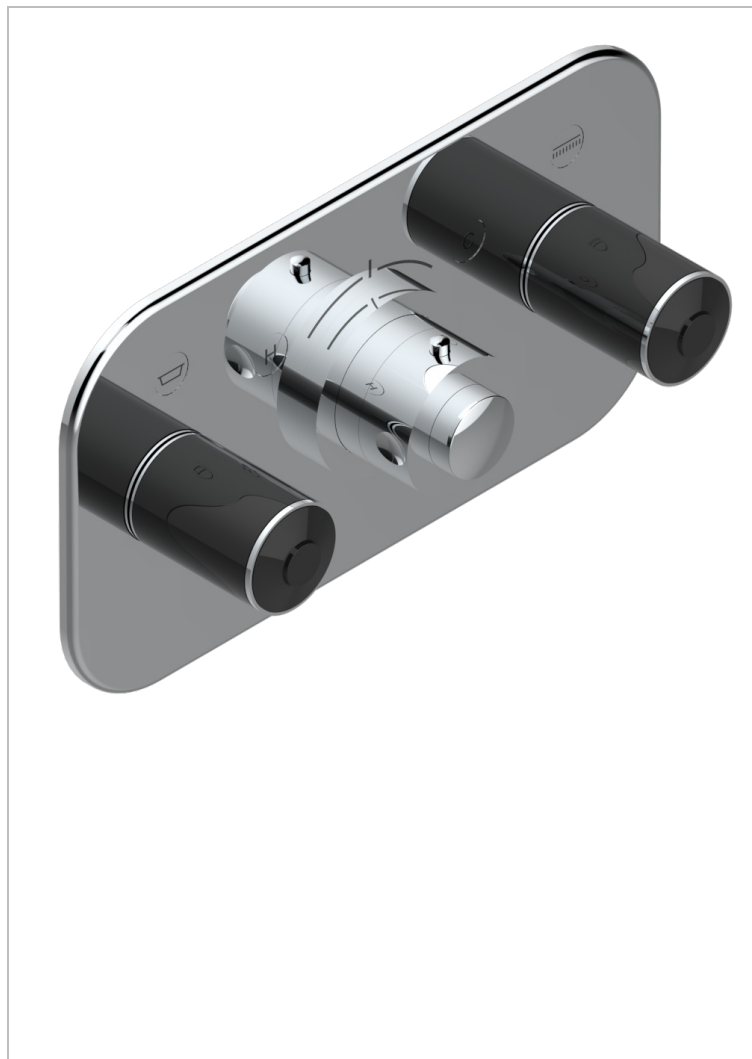

FAUBOURG BLACK PORCELAIN

G2L-5401BEH

Trim for THG thermostat with 2 valves ref. 5 401AHM/US rough part supplied with fixing box , item to be installed horizontal

CHARACTERISTIC

- Faubourg Black Porcelain
- Trim for THG thermostat with 2 valves ref. 5 401AHM/US rough part supplied with fixing box , item to be installed horizontal

AVAILABLE FINITIONS

Black ceram - D30
Blush PVD - H62
Brass color PVD - H49
Brown bronze color PVD - F33
Chrome polished - A02
Chrome polished / gold polished - G02

Gold color PVD - H52
Gold mat - F07
Gold polished - F01
Graphite PVD - H64
Matt Umber PVD - H67
Matt blush PVD - H60

Soft matt gold - F31
Umber PVD - H66