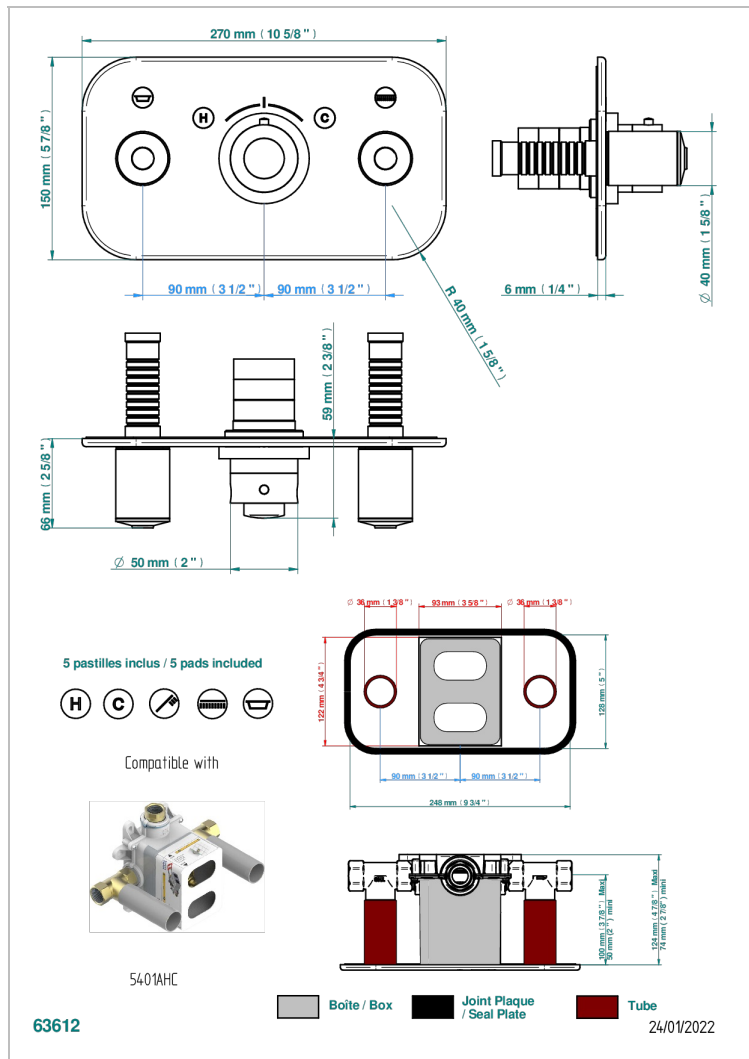

# FAUBOURG BLACK PORCELAIN

G2L-5401BEH

Trim for thermostatic mixer with 2 valves item to be installed horizontal . to adapt on 5 401AHC or 5 401AHM

## CHARACTERISTIC

- Faubourg Black Porcelain
- Trim for thermostatic mixer with 2 valves item to be installed horizontal . to adapt on 5 401AHC or 5 401AHM

## RELATED SKU'S

- Ref. G00-5401AHC 3/4" THG thermostat, 60 l/mn with two valves with wax cartridge delivered with a built-in box, without trim - to be installed horizontal ( for installation with cross handle)
- Ref. G00-5401AHM 3/4" THG thermostat, 60 l/mn with two valves with wax cartridge delivered with a built-in box, without trim - to be installed horizontal ( for installation with lever handle)