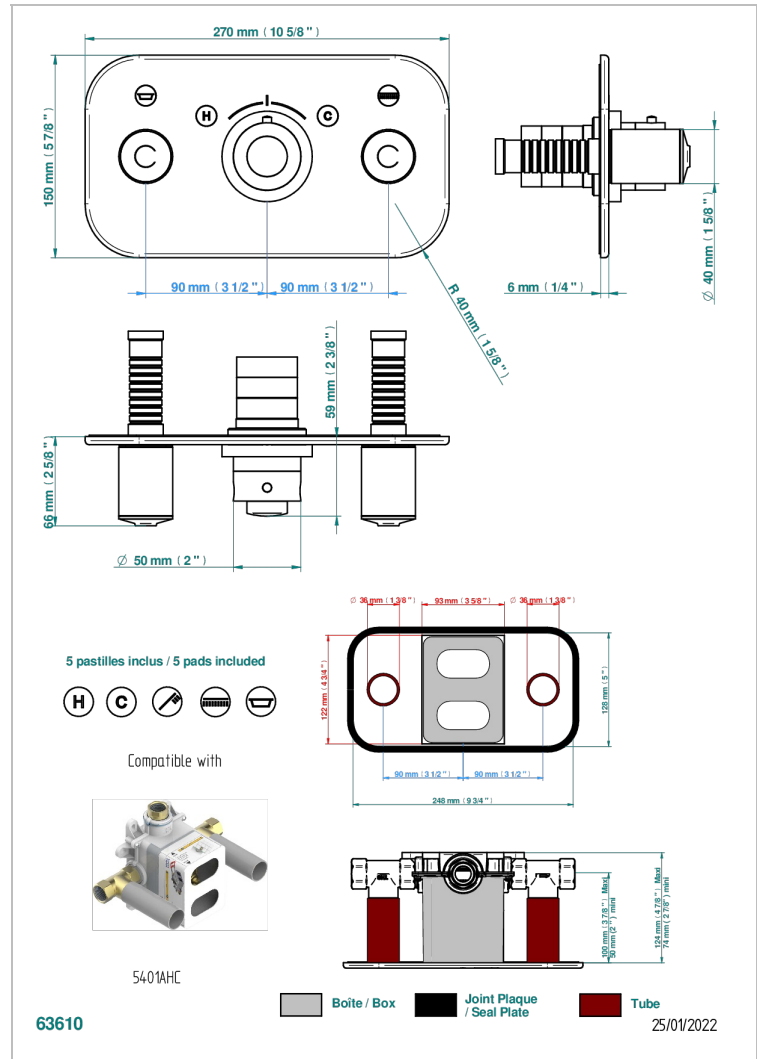

Trim for thermostatic mixer with 2 valves item to be installed horizontal . to adapt on 5 401AHC or 5 401AHM

CARACTERÍSTICAS

- Faubourg metal
- Trim for thermostatic mixer with 2 valves item to be installed horizontal . to adapt on 5 401AHC or 5 401AHM