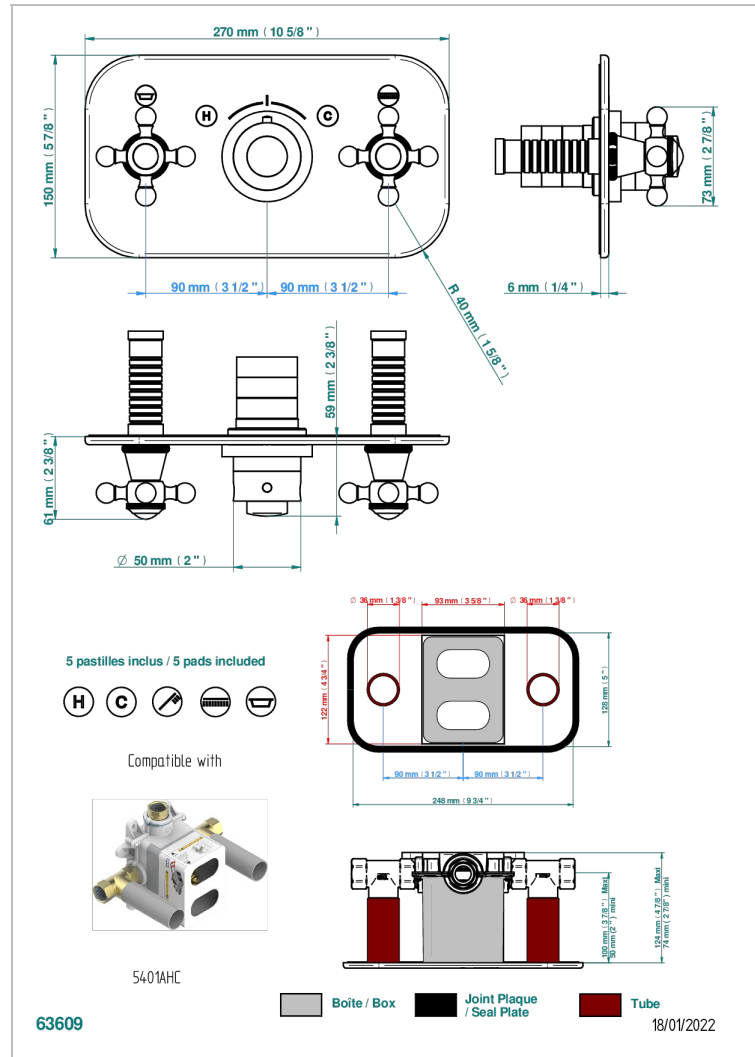

Trim for thermostatic mixer with 2 valves item to be installed horizontal . to adapt on 5 401AHC or 5 401AHM

## CARACTERÍSTICAS

- Charleston
- Trim for thermostatic mixer with 2 valves item to be installed horizontal . to adapt on 5 401AHC or 5 401AHM