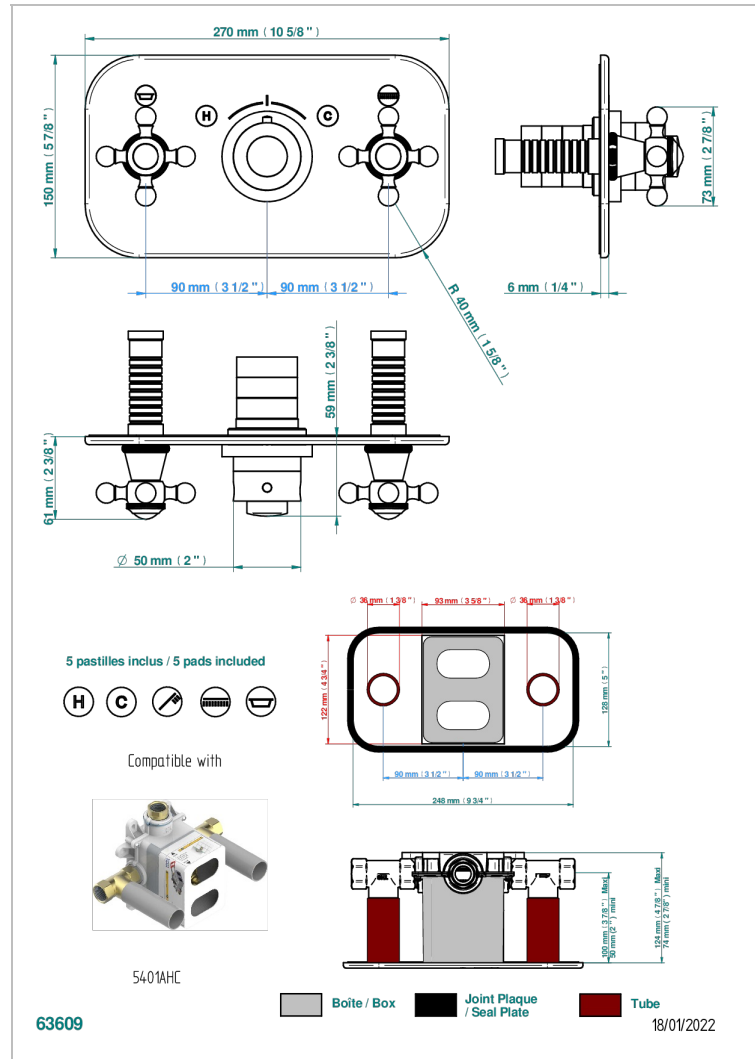

Trim for THG thermostat with 2 valves ref. 5 401AHM/US rough part supplied with fixing box , item to be installed horizontal

CHARACTERISTIC

- Charleston
- Trim for THG thermostat with 2 valves ref. 5 401AHM/US rough part supplied with fixing box , item to be installed horizontal