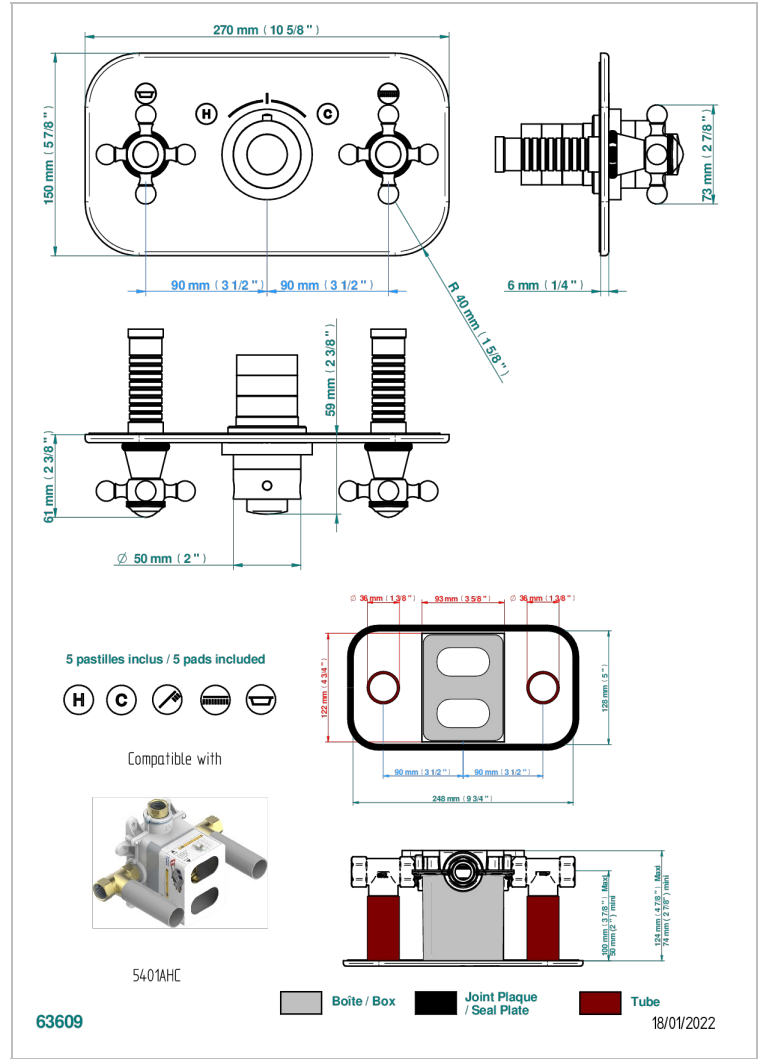

Trim for thermostatic mixer with 2 valves item to be installed horizontal . to adapt on 5 401AHC or 5 401AHM

CARACTERÍSTICAS

- Charleston
- Trim for thermostatic mixer with 2 valves item to be installed horizontal . to adapt on 5 401AHC or 5 401AHM

PRODUCTOS RELACIONADOS

- Ref. G00-5401AHC 3/4" THG thermostat, 60 l/mn with two valves with wax cartridge delivered with a built-in box, without trim - to be installed horizontal (for installation with cross handle)
- Ref. G00-5401AHM 3/4" THG thermostat, 60 l/mn with two valves with wax cartridge delivered with a built-in box, without trim - to be installed horizontal (for installation with lever handle)