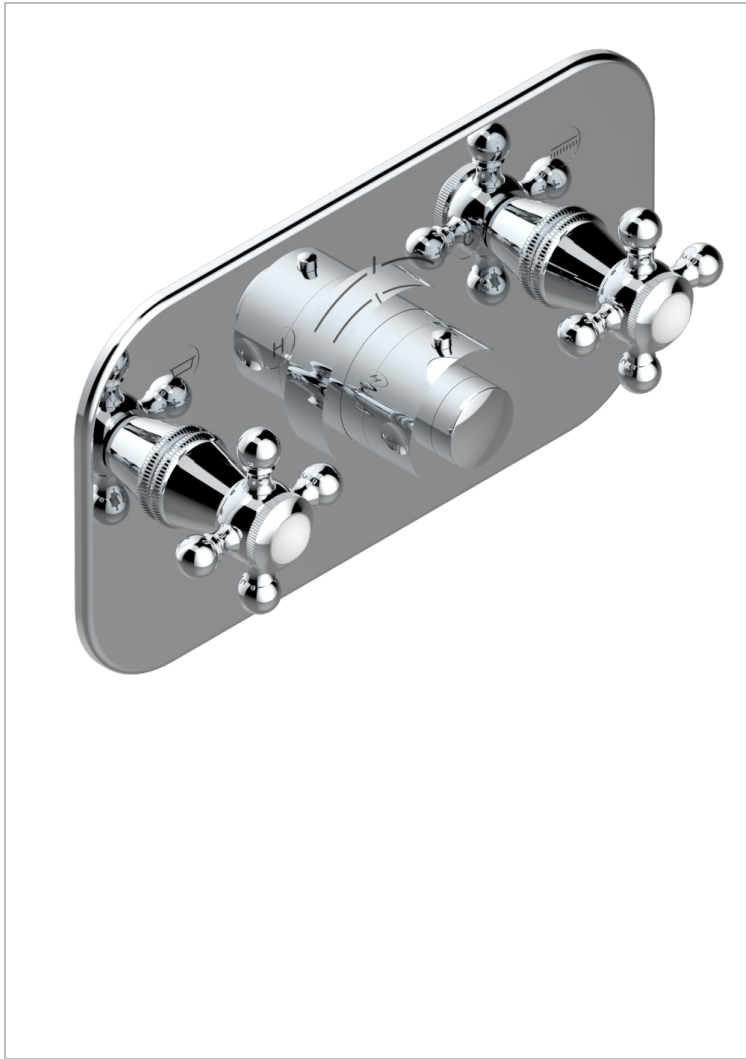

Trim for thermostatic mixer with 2 valves item to be installed horizontal . to adapt on 5 401AHC or 5 401AHM

CARACTERÍSTICAS

- Charleston
- Trim for thermostatic mixer with 2 valves item to be installed horizontal . to adapt on 5 401AHC or 5 401AHM

PRODUCTOS RELACIONADOS

- Ref. G00-5401AHC 3/4" THG thermostat, 60 l/mn with two valves with wax cartridge delivered with a built-in box, without trim - to be installed horizontal (for installation with cross handle)
- Ref. G00-5401AHM 3/4" THG thermostat, 60 l/mn with two valves with wax cartridge delivered with a built-in box, without trim - to be installed horizontal (for installation with lever handle)

ACABADOS DISPONIBLES

Bronce claro - D01
 Cerámica negra mate - D30
 Cobre viejo mate - H07
 Cromo - A02
 Cromo / dorado - G02
 Cromo mate - C02

Dorado - F01
 Dorado mate - F07
 Dorado pálido - F30
 Dorado pálido mate (sin barniz) - F31
 Natural smoked Brass - A13
 Níquel - B01