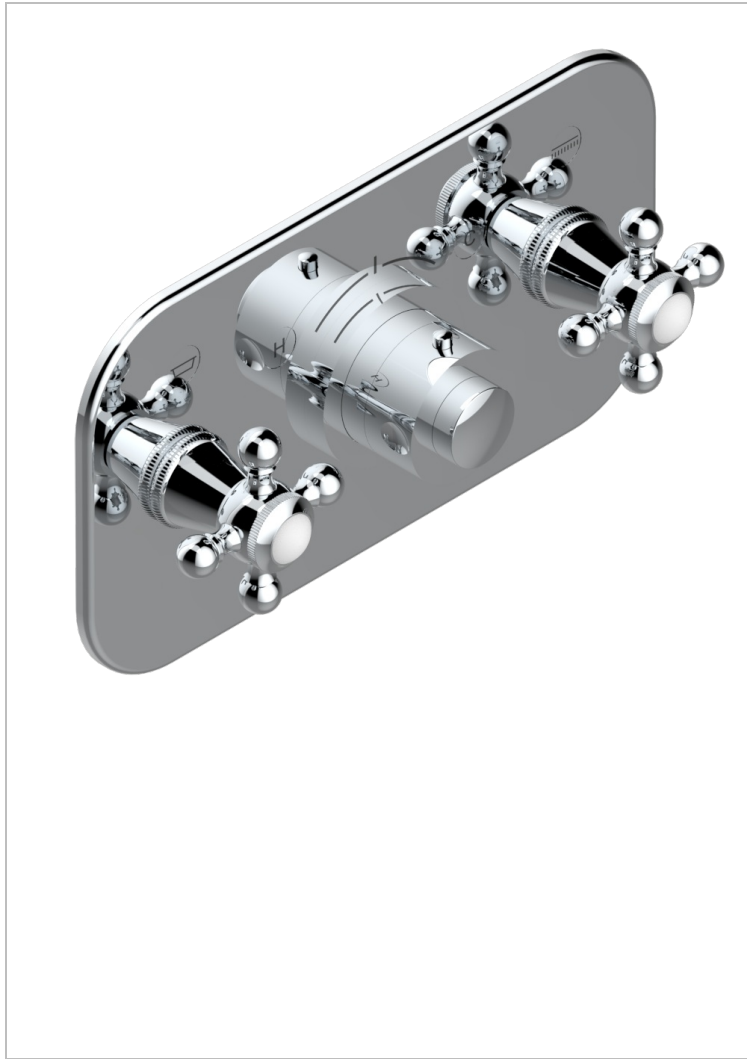

Trim for thermostatic mixer with 2 valves item to be installed horizontal . to adapt on 5 401AHC or 5 401AHM

CHARACTERISTIC

- Charleston
- Trim for thermostatic mixer with 2 valves item to be installed horizontal . to adapt on 5 401AHC or 5 401AHM

RELATED SKU'S

- Ref. G00-5401AHC 3/4" THG thermostat, 60 l/mn with two valves with wax cartridge delivered with a built-in box, without trim - to be installed horizontal (for installation with cross handle)
- Ref. G00-5401AHM 3/4" THG thermostat, 60 l/mn with two valves with wax cartridge delivered with a built-in box, without trim - to be installed horizontal (for installation with lever handle)

AVAILABLE FINITIONS

Antique nickel - H28
 Black ceram - D30
 Blush PVD - H62
 Brass color PVD - H49
 Brown bronze color PVD - F33
 Gold color PVD - H52

Graphite PVD - H64
 Lacquered light bronze - D01
 Matt Umber PVD - H67
 Matt blush PVD - H60
 Matt brass color PVD - H50
 Matt brown bronze color PVD - F34