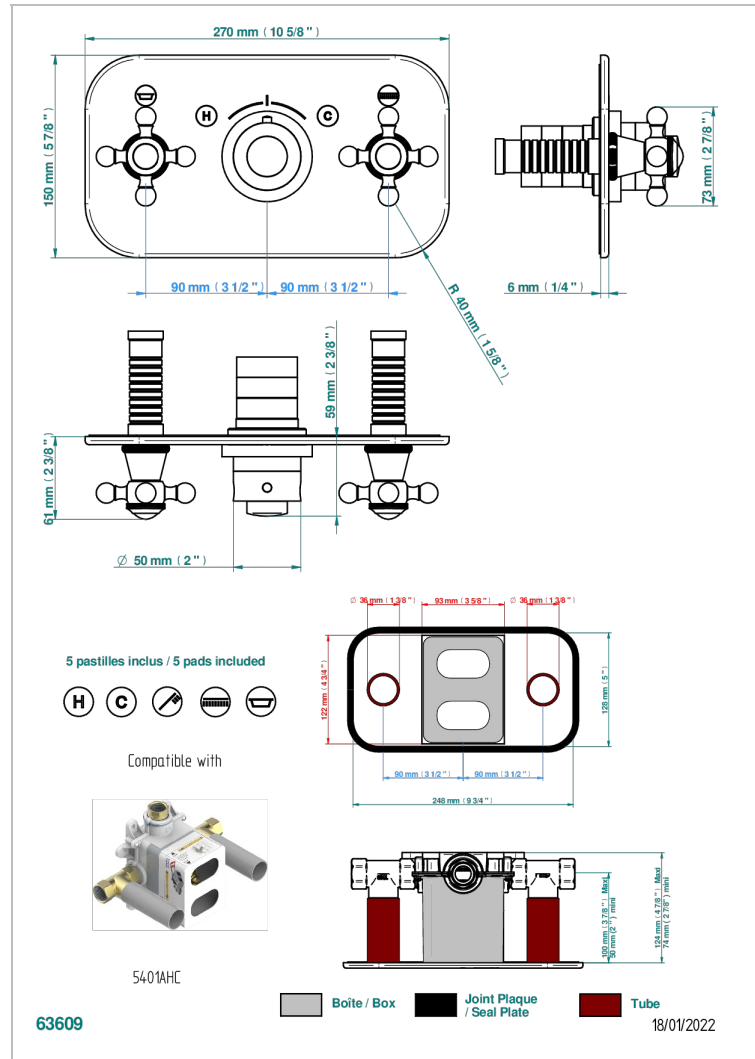

Trim for thermostatic mixer with 2 valves item to be installed horizontal . to adapt on 5 401AHC or 5 401AHM

CHARACTERISTIC

- Charleston
- Trim for thermostatic mixer with 2 valves item to be installed horizontal . to adapt on 5 401AHC or 5 401AHM

RELATED SKU'S

- Ref. G00-5401AHC 3/4" THG thermostat, 60 l/mn with two valves with wax cartridge delivered with a built-in box, without trim - to be installed horizontal (for installation with cross handle)
- Ref. G00-5401AHM 3/4" THG thermostat, 60 l/mn with two valves with wax cartridge delivered with a built-in box, without trim - to be installed horizontal (for installation with lever handle)