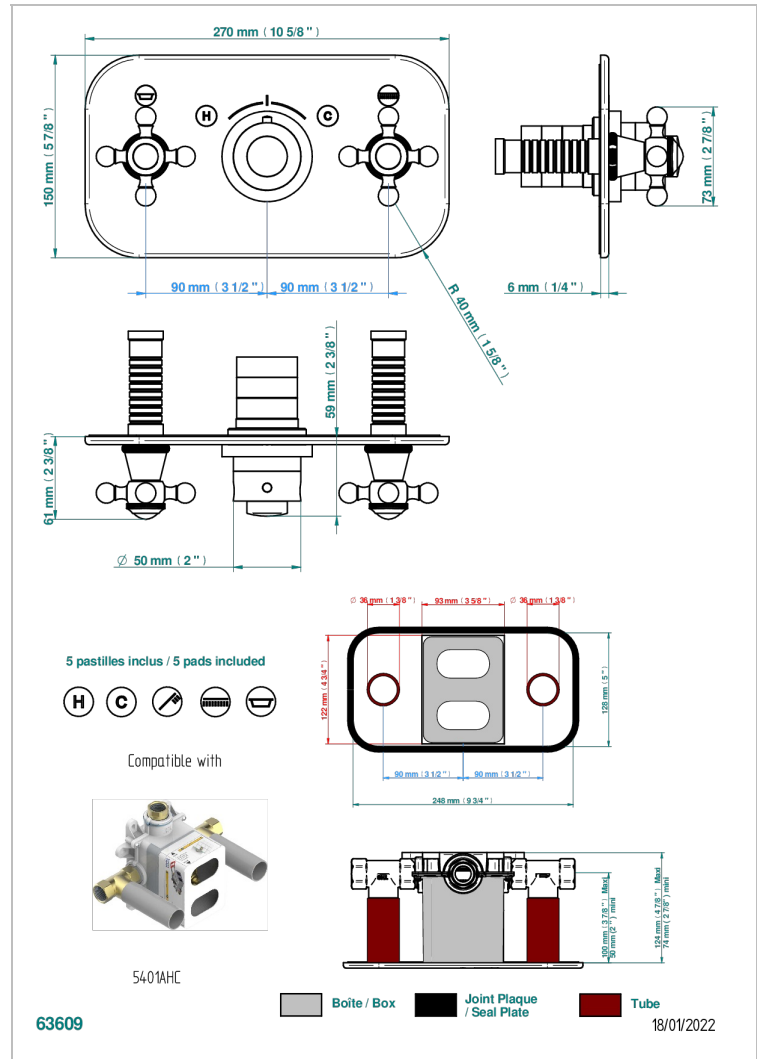

Trim for thermostatic mixer with 2 valves item to be installed horizontal . to adapt on 5 401AHC or 5 401AHM

CHARACTERISTIC

- Charleston
- Trim for thermostatic mixer with 2 valves item to be installed horizontal . to adapt on 5 401AHC or 5 401AHM

RELATED SKU'S

- Ref. G00-5401AHC 3/4" THG thermostat, 60 l/mn with two valves with wax cartridge delivered with a built-in box, without trim - to be installed horizontal (for installation with cross handle)
- Ref. G00-5401AHM 3/4" THG thermostat, 60 l/mn with two valves with wax cartridge delivered with a built-in box, without trim - to be installed horizontal (for installation with lever handle)