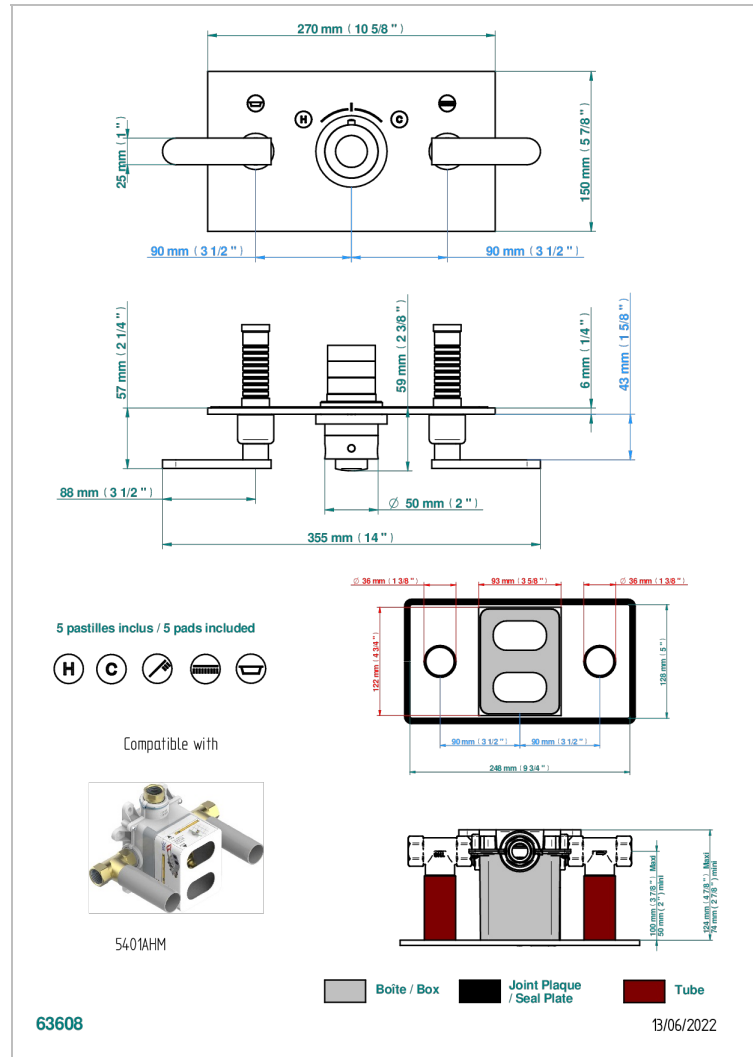

PROFIL METAL CON MANETAS

A6B-5401BEH

THG
PARIS

Trim for thermostatic mixer with 2 valves item to be installed horizontal . to adapt on 5 401AHC or 5 401AHM

CARACTERÍSTICAS

- Profil metal con manetas
- Trim for thermostatic mixer with 2 valves item to be installed horizontal . to adapt on 5 401AHC or 5 401AHM