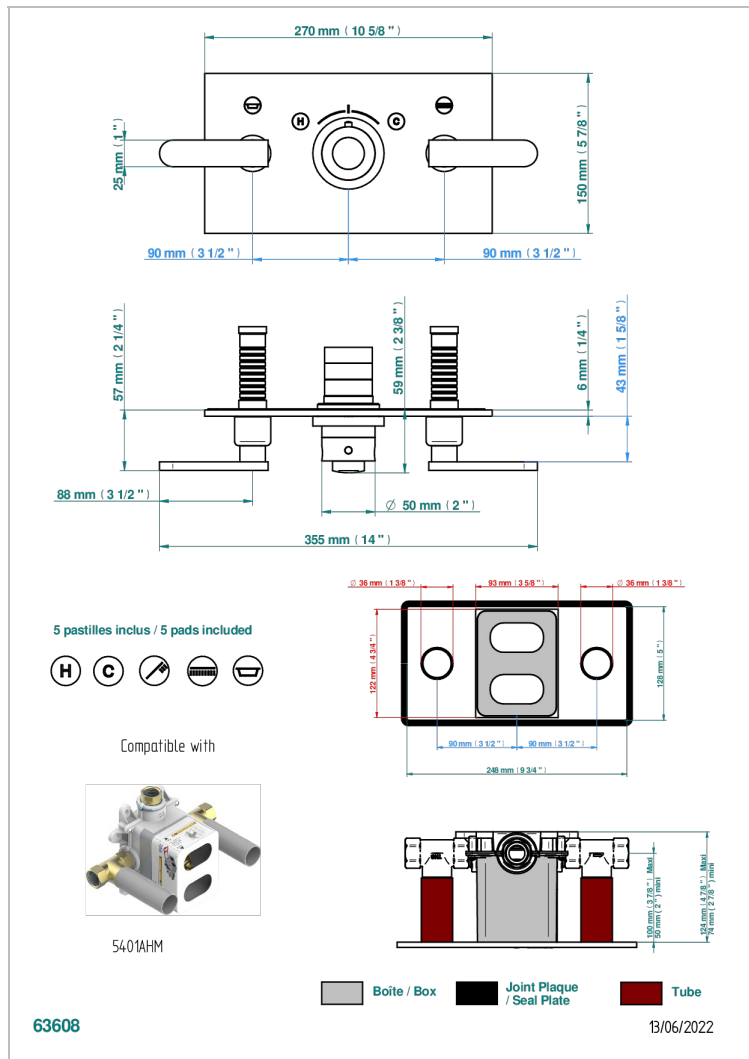

PROFIL METAL WITH LEVER HANDLES

A6B-5401BEH

Trim for THG thermostat with 2 valves ref. 5 401AHM/US rough part supplied with fixing box , item to be installed horizontal

CHARACTERISTIC

- Profil Metal with lever handles
- Trim for THG thermostat with 2 valves ref. 5 401AHM/US rough part supplied with fixing box , item to be installed horizontal