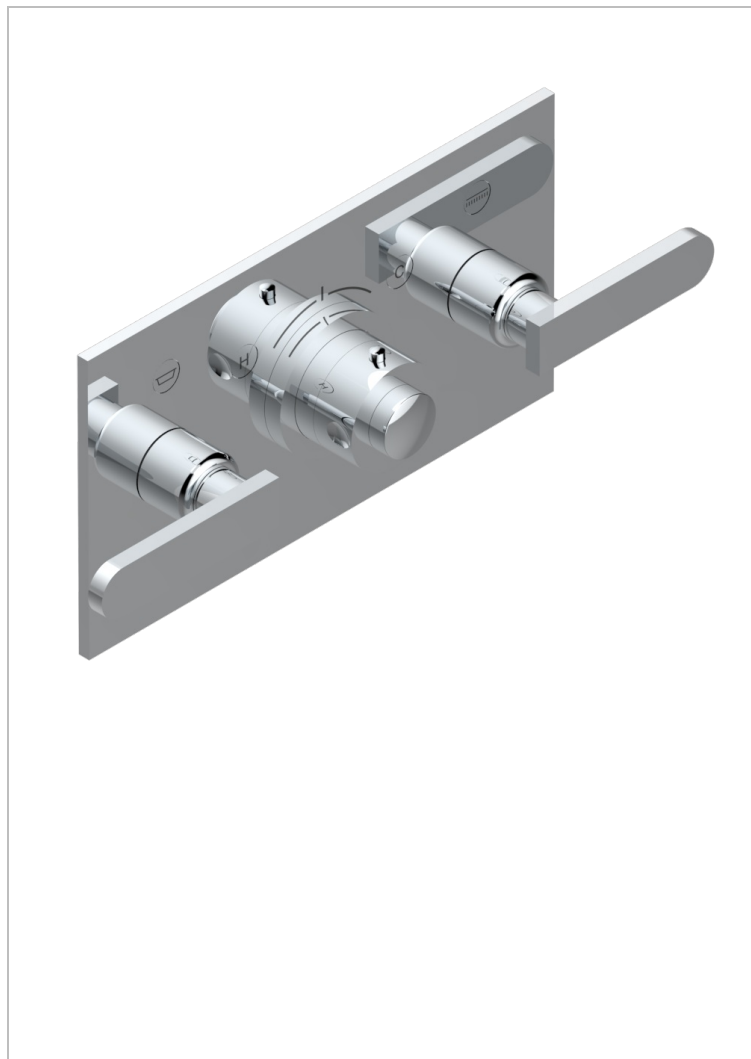

PROFIL METAL WITH LEVER HANDLES

A6B-5401BEH

Trim for THG thermostat with 2 valves ref. 5 401AHM/US rough part supplied with fixing box , item to be installed horizontal

CHARACTERISTIC

- Profil Metal with lever handles
- Trim for THG thermostat with 2 valves ref. 5 401AHM/US rough part supplied with fixing box , item to be installed horizontal