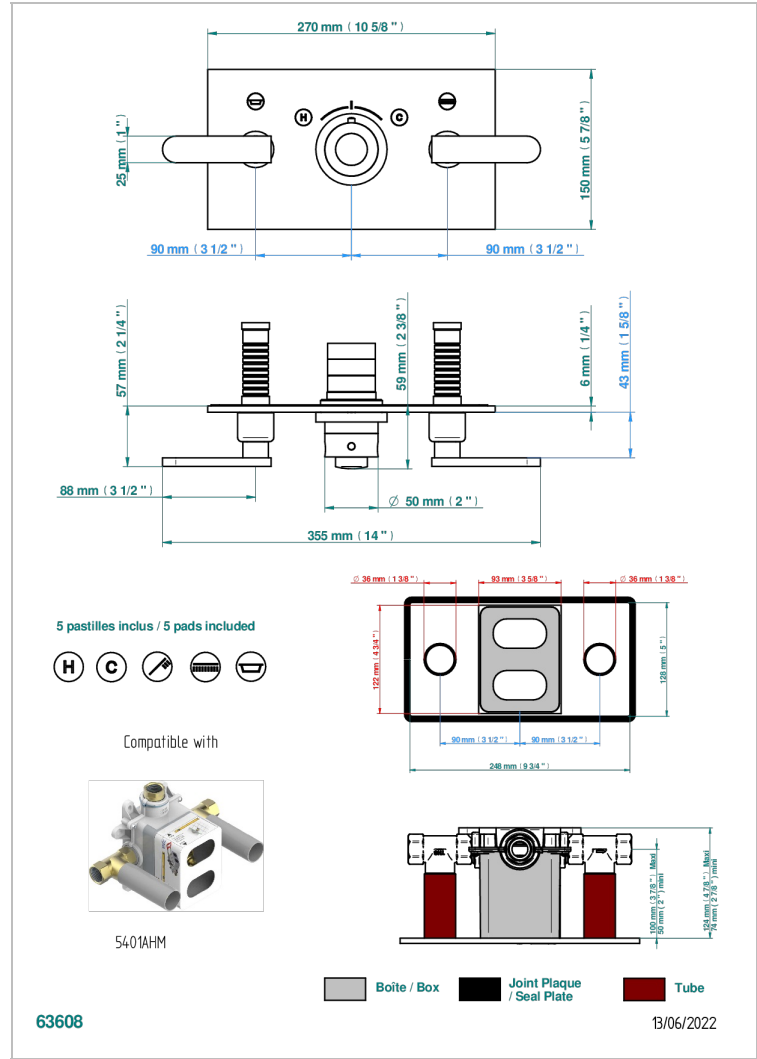

# PROFIL METAL WITH LEVER

A6B-5401BEH

THG  
PARIS

Trim for thermostatic mixer with 2 valves item to be installed horizontal . to adapt on 5 401AHC or 5 401AHM

## CHARACTERISTIC

- Profil Metal with lever
- Trim for thermostatic mixer with 2 valves item to be installed horizontal . to adapt on 5 401AHC or 5 401AHM

## RELATED SKU'S

- Ref. G00-5401AHC 3/4" THG thermostat, 60 l/mn with two valves with wax cartridge delivered with a built-in box, without trim - to be installed horizontal ( for installation with cross handle)
- Ref. G00-5401AHM 3/4" THG thermostat, 60 l/mn with two valves with wax cartridge delivered with a built-in box, without trim - to be installed horizontal ( for installation with lever handle)