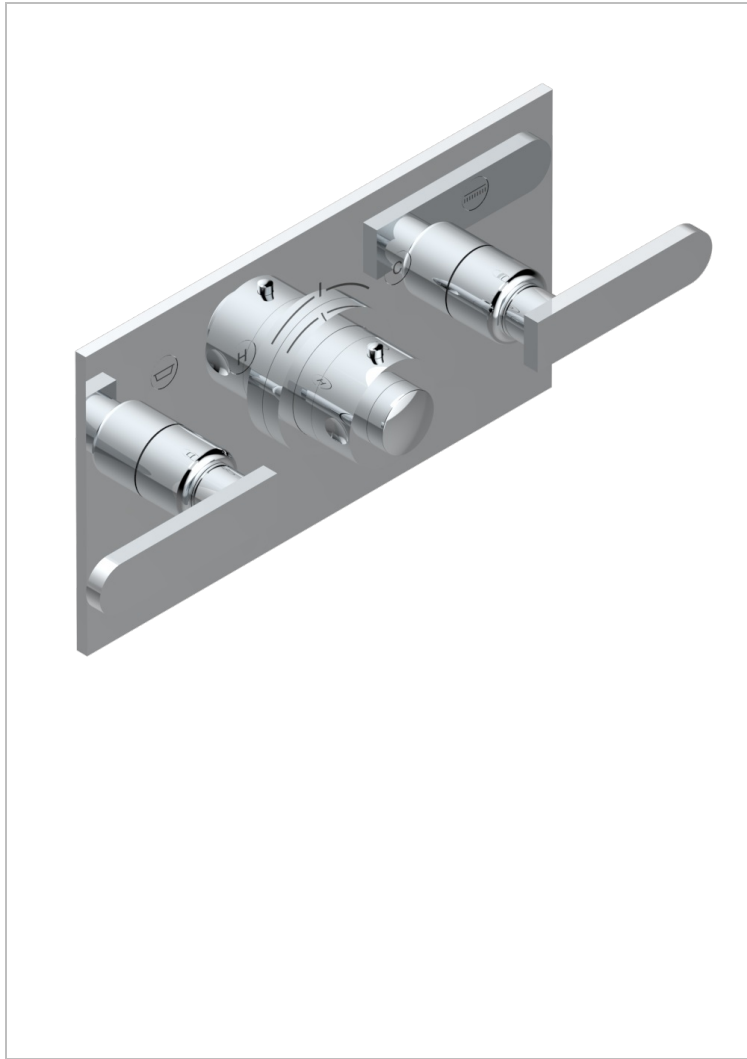

# PROFIL METAL WITH LEVER

A6B-5401BEH

THG  
PARIS

Trim for thermostatic mixer with 2 valves item to be installed horizontal . to adapt on 5 401AHC or 5 401AHM

## CHARACTERISTIC

- Profil Metal with lever
- Trim for thermostatic mixer with 2 valves item to be installed horizontal . to adapt on 5 401AHC or 5 401AHM

## RELATED SKU'S

- Ref. G00-5401AHC 3/4" THG thermostat, 60 l/mn with two valves with wax cartridge delivered with a built-in box, without trim - to be installed horizontal ( for installation with cross handle)
- Ref. G00-5401AHM 3/4" THG thermostat, 60 l/mn with two valves with wax cartridge delivered with a built-in box, without trim - to be installed horizontal ( for installation with lever handle)