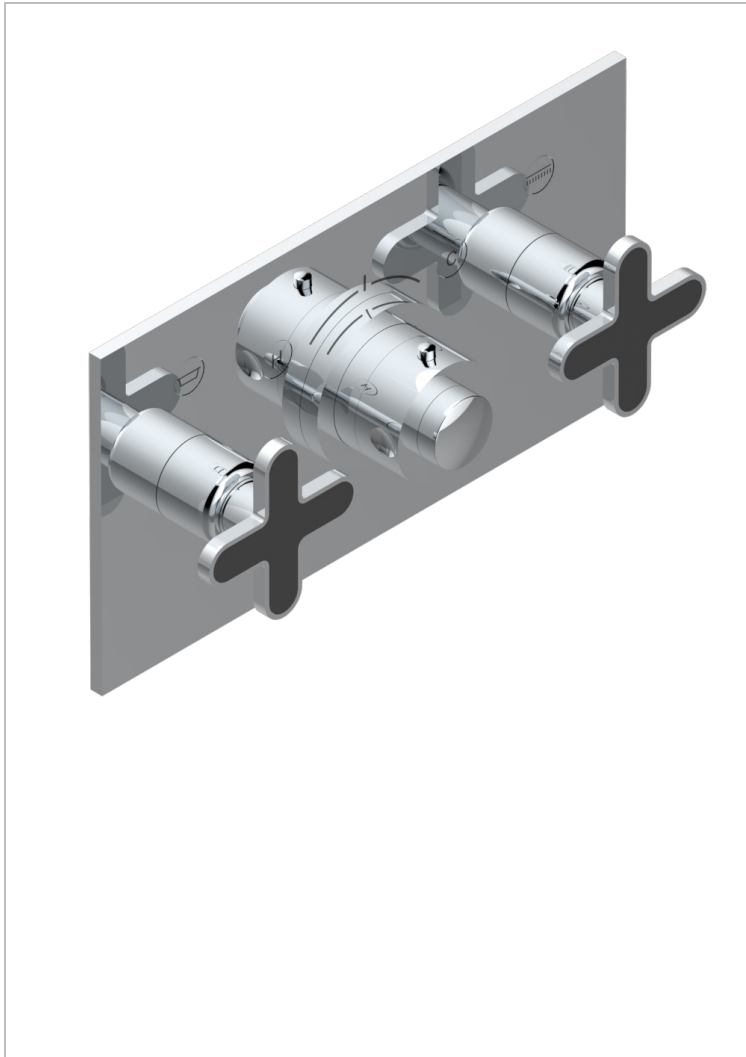

PROFIL BLACK ONYX

A6N-5401BEH

Trim for THG thermostat with 2 valves ref. 5 401AHM/US rough part supplied with fixing box , item to be installed horizontal

CHARACTERISTIC

- Profil Black Onyx
- Trim for THG thermostat with 2 valves ref. 5 401AHM/US rough part supplied with fixing box , item to be installed horizontal