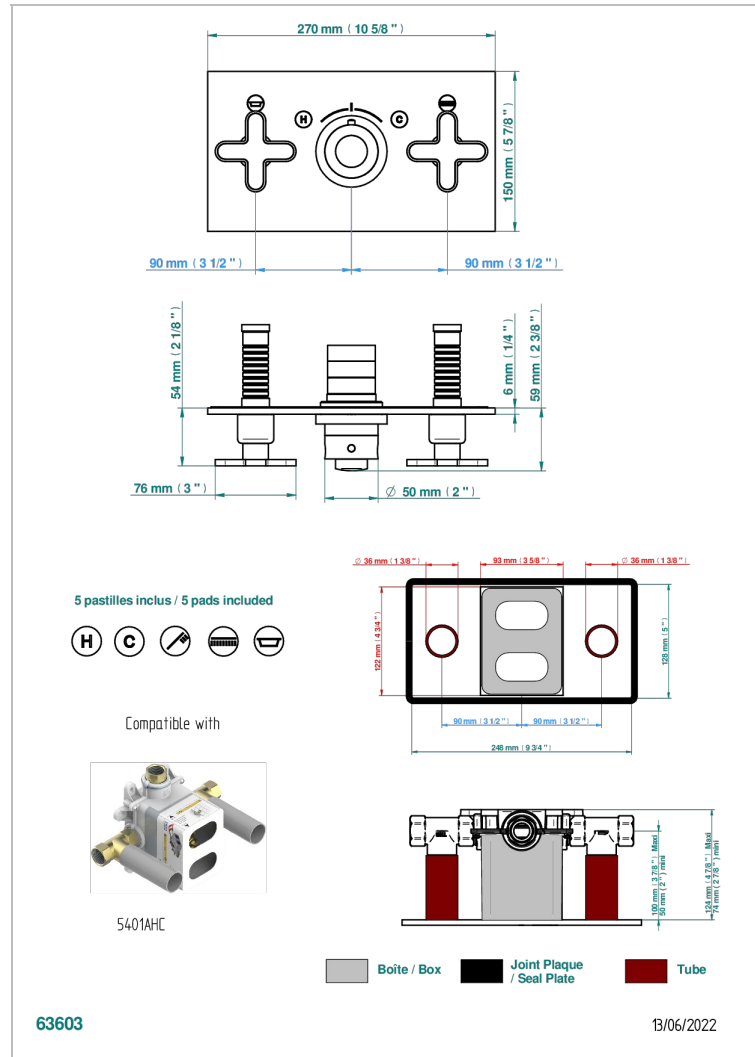

PROFIL BLACK ONYX

A6N-5401BEH

Trim for THG thermostat with 2 valves ref. 5 401AHM/US rough part supplied with fixing box , item to be installed horizontal

CHARACTERISTIC

- Profil Black Onyx
- Trim for THG thermostat with 2 valves ref. 5 401AHM/US rough part supplied with fixing box , item to be installed horizontal