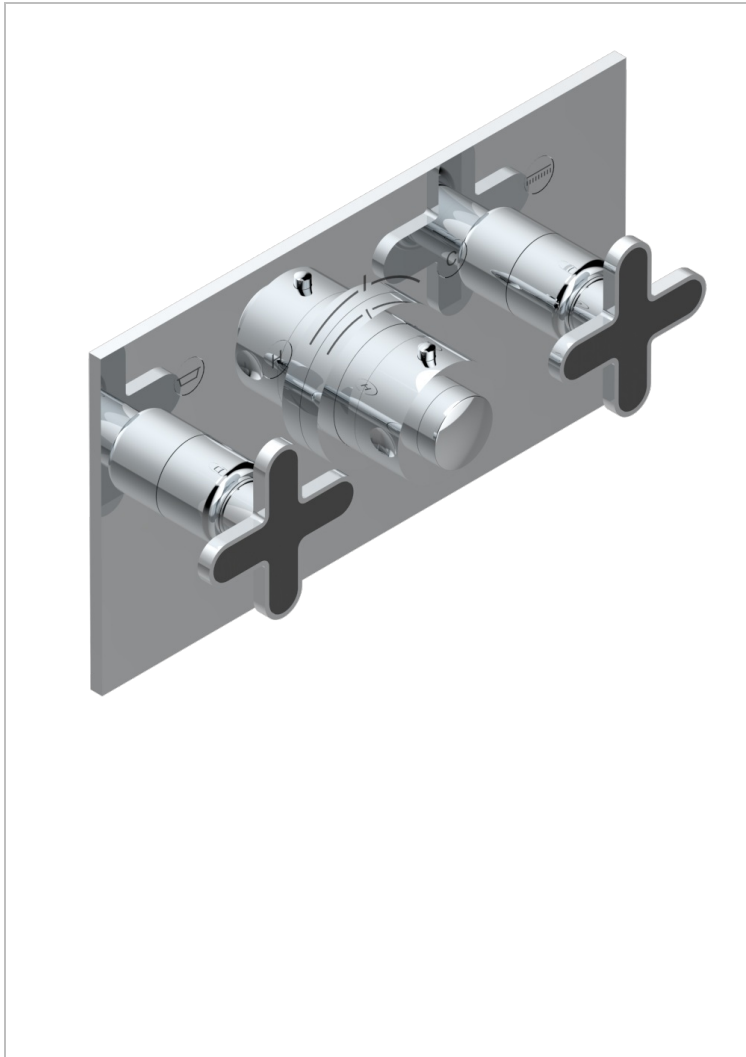

PROFIL BLACK ONYX

A6N-5401BEH

Trim for thermostatic mixer with 2 valves item to be installed horizontal . to adapt on 5 401AHC or 5 401AHM

CHARACTERISTIC

- Profil Black Onyx
- Trim for thermostatic mixer with 2 valves item to be installed horizontal . to adapt on 5 401AHC or 5 401AHM

RELATED SKU'S

- Ref. G00-5401AHC 3/4" THG thermostat, 60 l/mn with two valves with wax cartridge delivered with a built-in box, without trim - to be installed horizontal (for installation with cross handle)
- Ref. G00-5401AHM 3/4" THG thermostat, 60 l/mn with two valves with wax cartridge delivered with a built-in box, without trim - to be installed horizontal (for installation with lever handle)