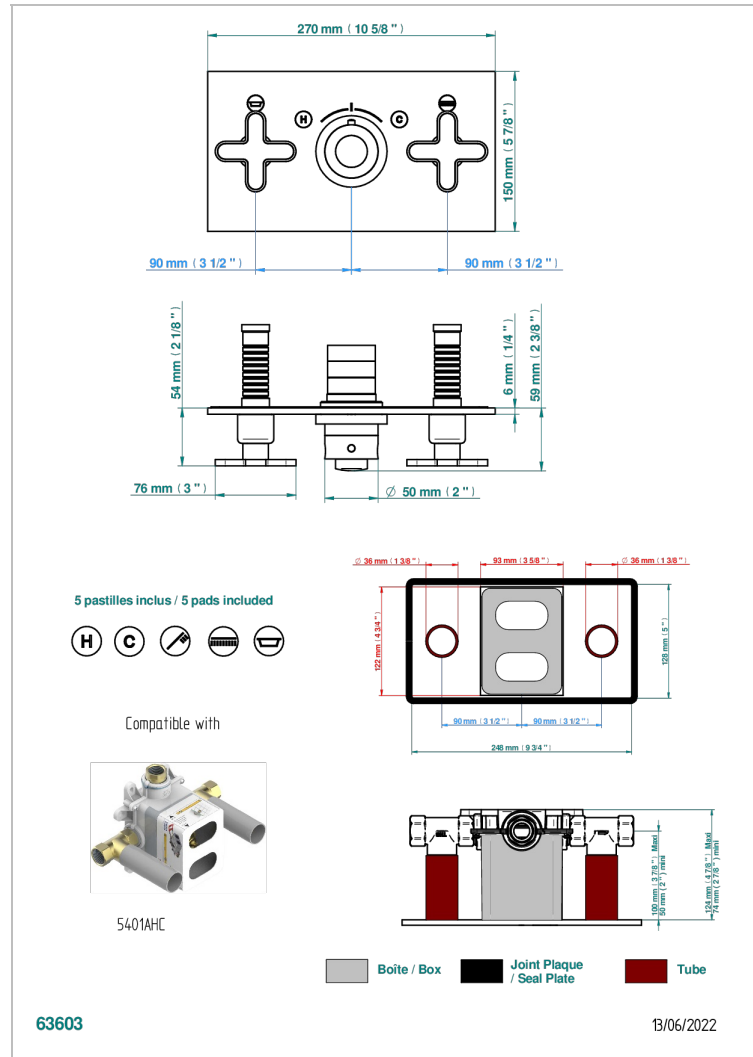

PROFIL BLACK ONYX

A6N-5401BEH

Trim for thermostatic mixer with 2 valves item to be installed horizontal . to adapt on 5 401AHC or 5 401AHM

CHARACTERISTIC

- Profil Black Onyx
- Trim for thermostatic mixer with 2 valves item to be installed horizontal . to adapt on 5 401AHC or 5 401AHM

RELATED SKU'S

- Ref. G00-5401AHC 3/4" THG thermostat, 60 l/mn with two valves with wax cartridge delivered with a built-in box, without trim - to be installed horizontal (for installation with cross handle)
- Ref. G00-5401AHM 3/4" THG thermostat, 60 l/mn with two valves with wax cartridge delivered with a built-in box, without trim - to be installed horizontal (for installation with lever handle)