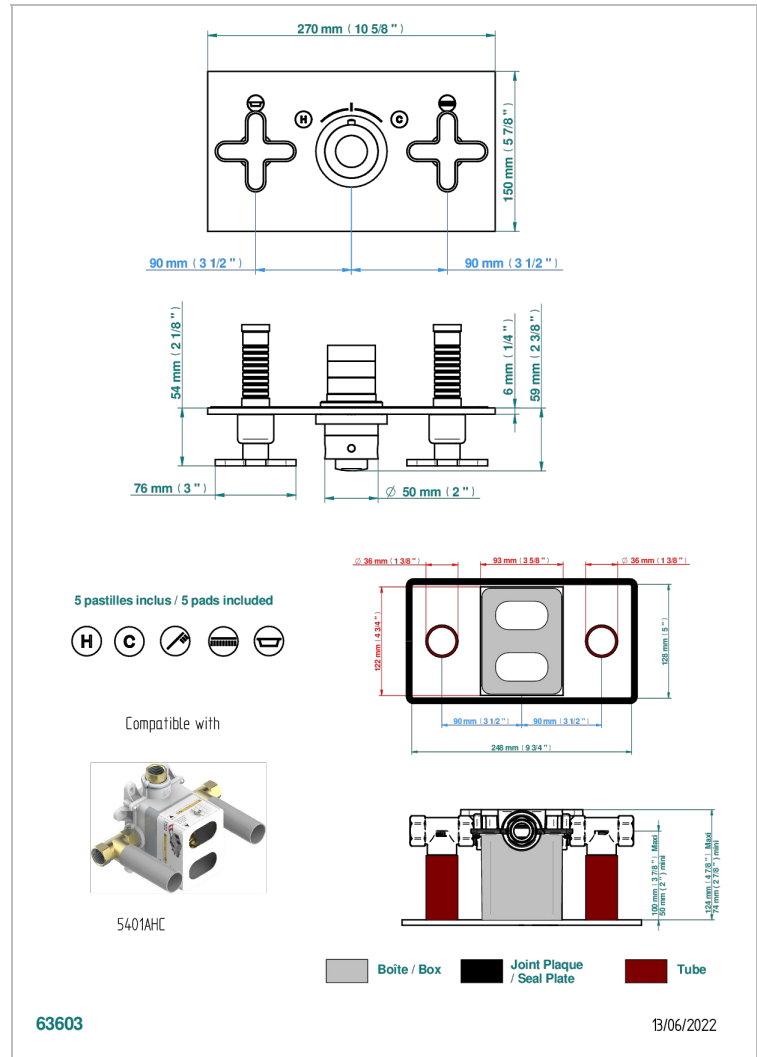

PROFIL BLACK ONYX

A6N-5401BEH

THG[®]
PARIS

Trim for thermostatic mixer with 2 valves item to be installed horizontal . to adapt on 5 401AHC or 5 401AHM

CHARACTERISTIC

- Profil Black Onyx
- Trim for thermostatic mixer with 2 valves item to be installed horizontal . to adapt on 5 401AHC or 5 401AHM

RELATED SKU'S

- Ref. G00-5401AHC 3/4" THG thermostat, 60 l/mn with two valves with wax cartridge delivered with a built-in box, without trim - to be installed horizontal (for installation with cross handle)
- Ref. G00-5401AHM 3/4" THG thermostat, 60 l/mn with two valves with wax cartridge delivered with a built-in box, without trim - to be installed horizontal (for installation with lever handle)