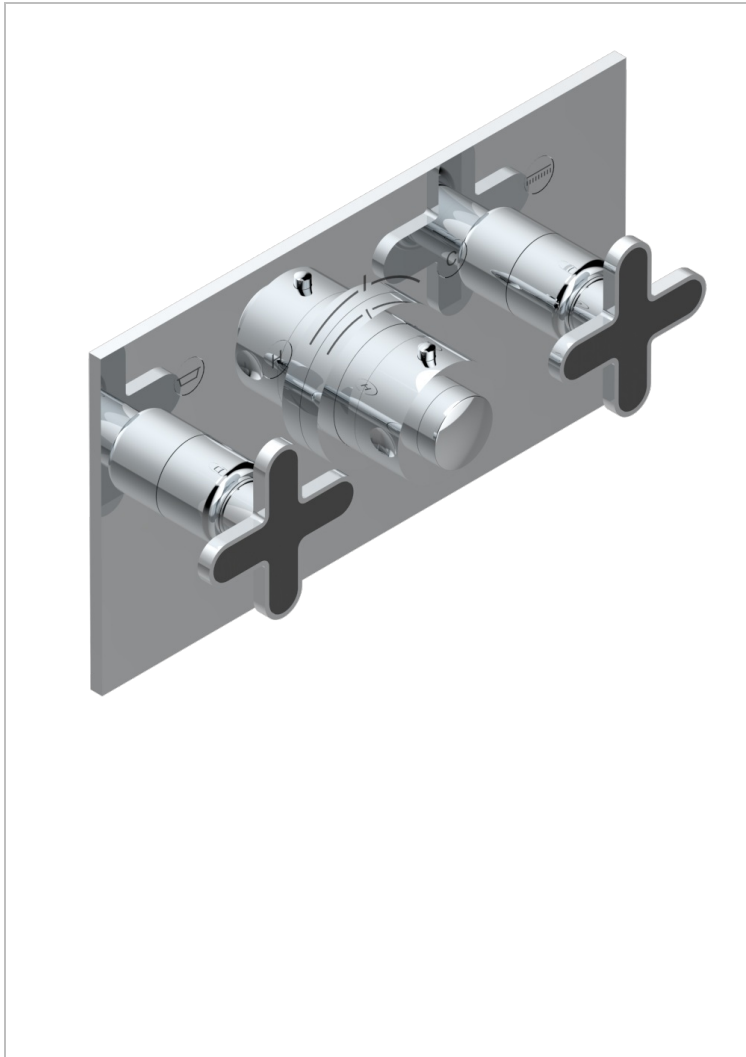

PROFIL BLACK ONYX

A6N-5401BEH

THG[®]
PARIS

Trim for thermostatic mixer with 2 valves item to be installed horizontal . to adapt on 5 401AHC or 5 401AHM

CHARACTERISTIC

- Profil Black Onyx
- Trim for thermostatic mixer with 2 valves item to be installed horizontal . to adapt on 5 401AHC or 5 401AHM

RELATED SKU'S

- Ref. G00-5401AHC 3/4" THG thermostat, 60 l/mn with two valves with wax cartridge delivered with a built-in box, without trim - to be installed horizontal (for installation with cross handle)
- Ref. G00-5401AHM 3/4" THG thermostat, 60 l/mn with two valves with wax cartridge delivered with a built-in box, without trim - to be installed horizontal (for installation with lever handle)