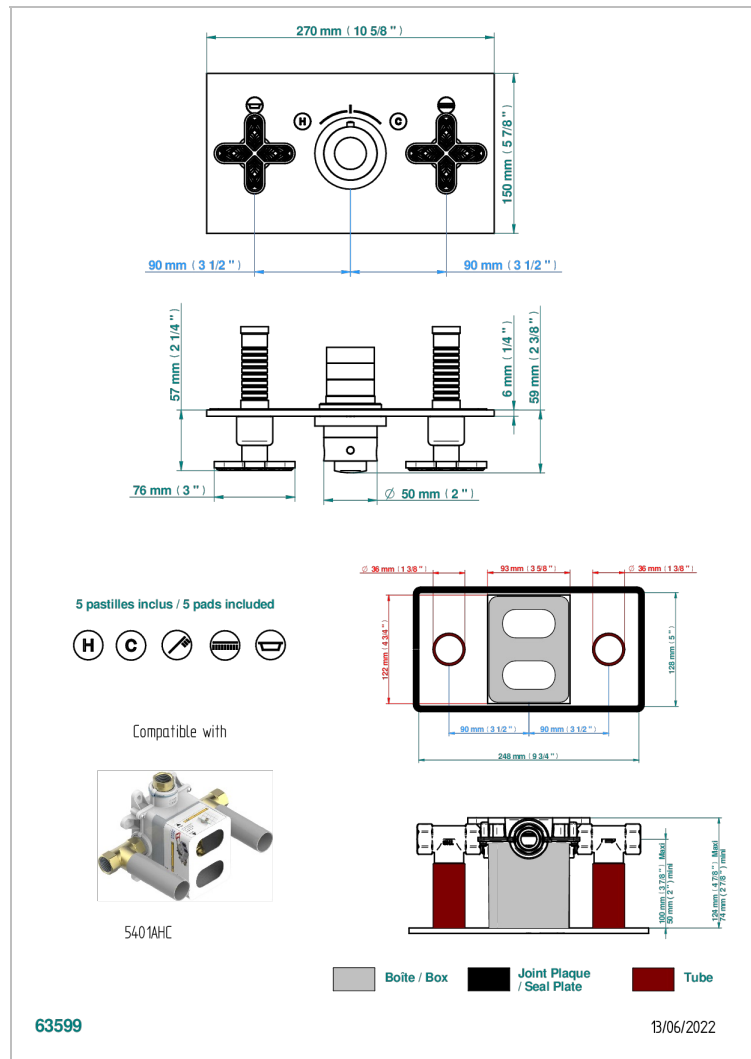

# PROFIL LALIQUE CLEAR CRYSTAL

A6G-5401BEH

THG  
PARIS

Trim for thermostatic mixer with 2 valves item to be installed horizontal . to adapt on 5 401AHC or 5 401AHM

## CHARACTERISTIC

- Profil Lalique Clear crystal
- Trim for thermostatic mixer with 2 valves item to be installed horizontal . to adapt on 5 401AHC or 5 401AHM

## RELATED SKU'S

- Ref. G00-5401AHC 3/4" THG thermostat, 60 l/mn with two valves with wax cartridge delivered with a built-in box, without trim - to be installed horizontal ( for installation with cross handle)
- Ref. G00-5401AHM 3/4" THG thermostat, 60 l/mn with two valves with wax cartridge delivered with a built-in box, without trim - to be installed horizontal ( for installation with lever handle)