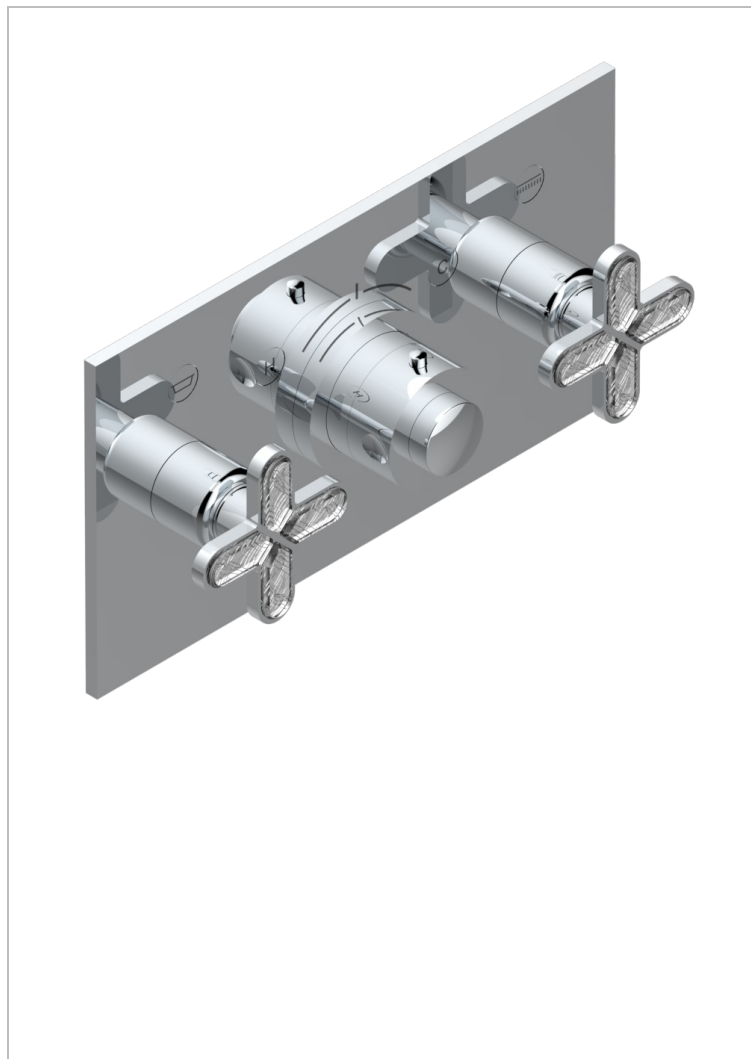

# PROFIL LALIQUE CLEAR CRYSTAL

A6G-5401BEH

THG  
PARIS

Trim for thermostatic mixer with 2 valves item to be installed horizontal . to adapt on 5 401AHC or 5 401AHM

## CHARACTERISTIC

- Profil Lalique Clear crystal
- Trim for thermostatic mixer with 2 valves item to be installed horizontal . to adapt on 5 401AHC or 5 401AHM

## RELATED SKU'S

- Ref. G00-5401AHC 3/4" THG thermostat, 60 l/mn with two valves with wax cartridge delivered with a built-in box, without trim - to be installed horizontal ( for installation with cross handle)
- Ref. G00-5401AHM 3/4" THG thermostat, 60 l/mn with two valves with wax cartridge delivered with a built-in box, without trim - to be installed horizontal ( for installation with lever handle)