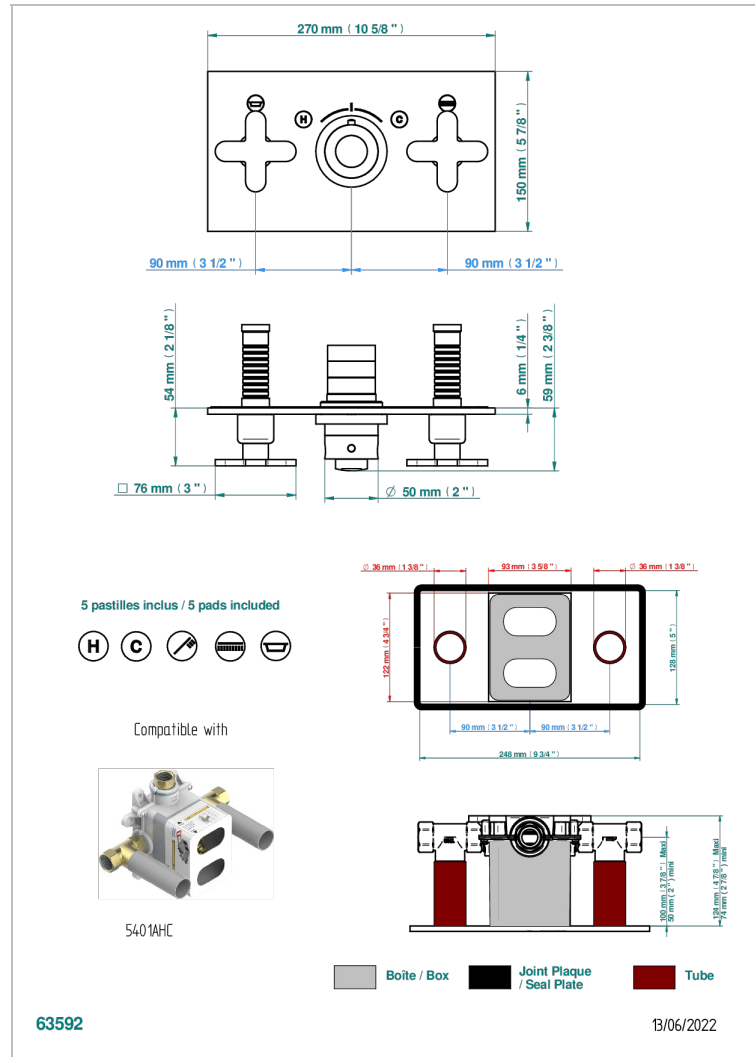

Trim for THG thermostat with 2 valves ref. 5 401AHM/US rough part supplied with fixing box , item to be installed horizontal

CHARACTERISTIC

- Profil Metal
- Trim for THG thermostat with 2 valves ref. 5 401AHM/US rough part supplied with fixing box , item to be installed horizontal