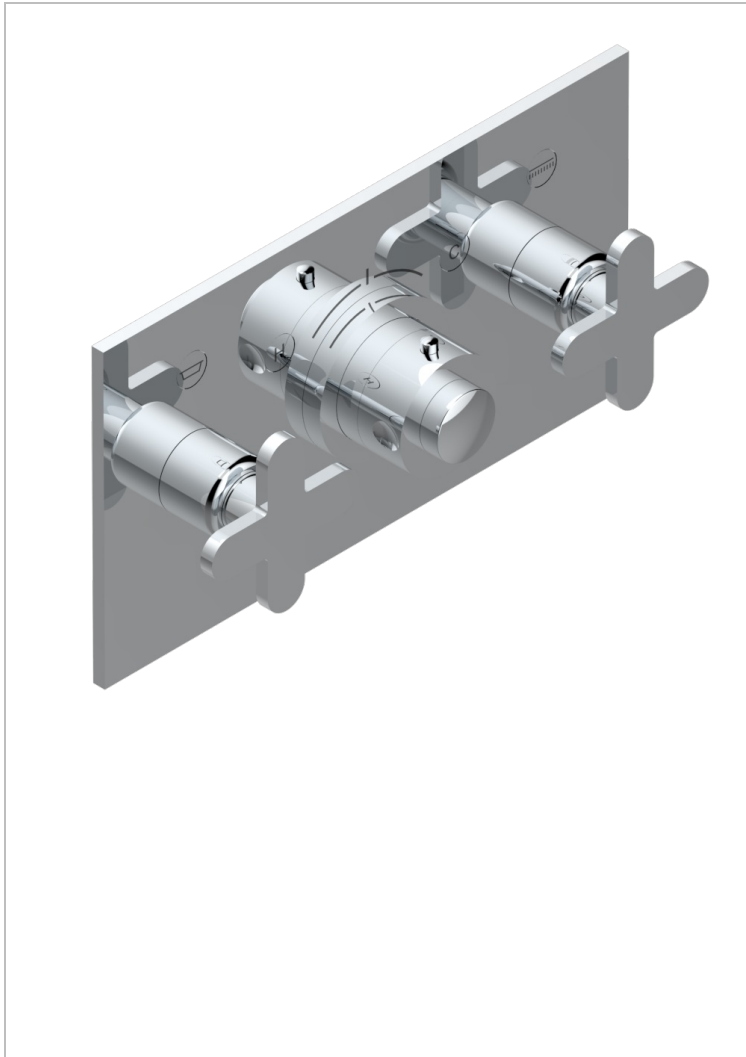

Trim for THG thermostat with 2 valves ref. 5 401AHM/US rough part supplied with fixing box , item to be installed horizontal

CHARACTERISTIC

- Profil Metal
- Trim for THG thermostat with 2 valves ref. 5 401AHM/US rough part supplied with fixing box , item to be installed horizontal