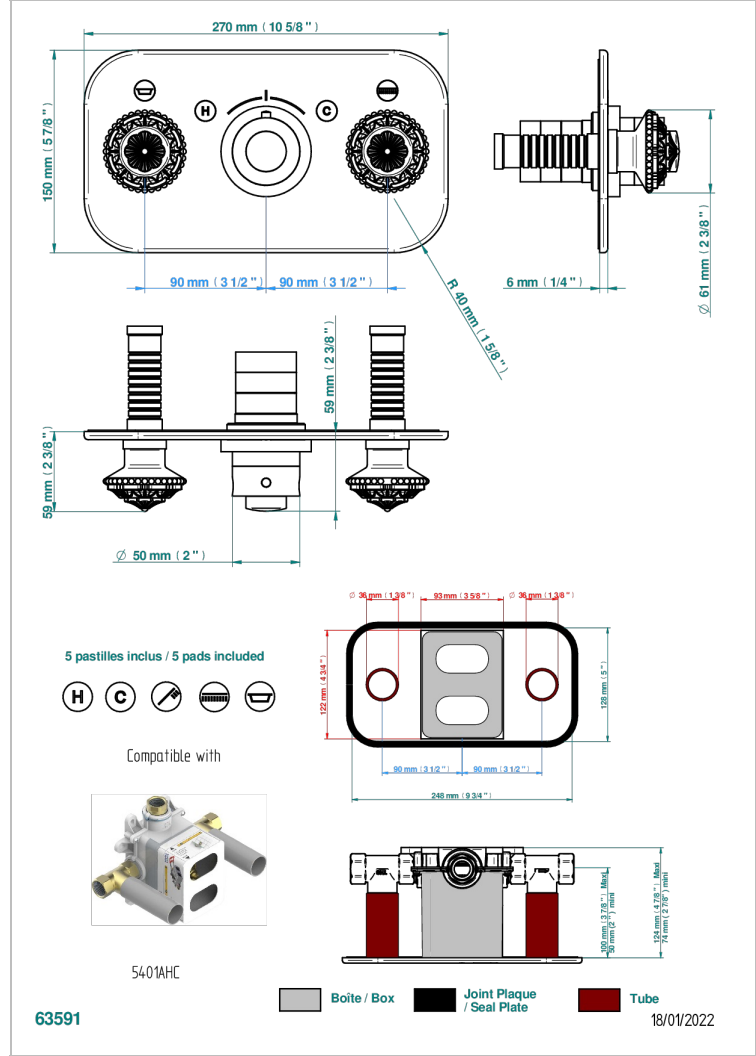

Trim for thermostatic mixer with 2 valves item to be installed horizontal . to adapt on 5 401AHC or 5 401AHM

CARACTERÍSTICAS

- Versailles
- Trim for thermostatic mixer with 2 valves item to be installed horizontal . to adapt on 5 401AHC or 5 401AHM