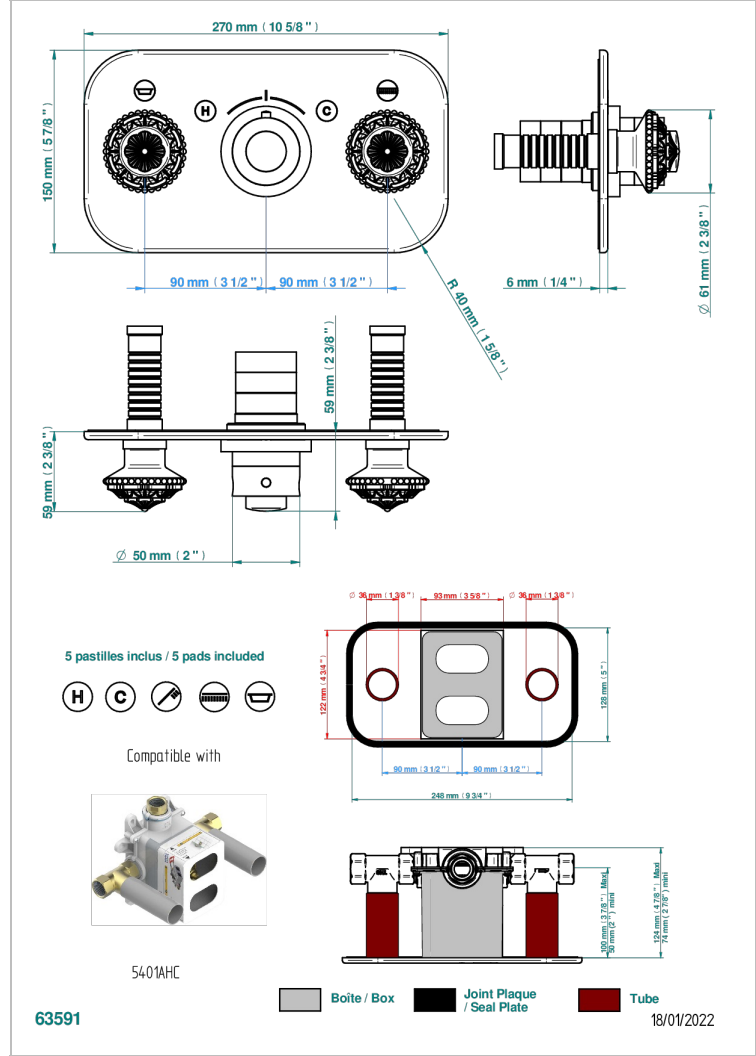

Trim for THG thermostat with 2 valves ref. 5 401AHM/US rough part supplied with fixing box , item to be installed horizontal

## CHARACTERISTIC

- Versailles
- Trim for THG thermostat with 2 valves ref. 5 401AHM/US rough part supplied with fixing box , item to be installed horizontal