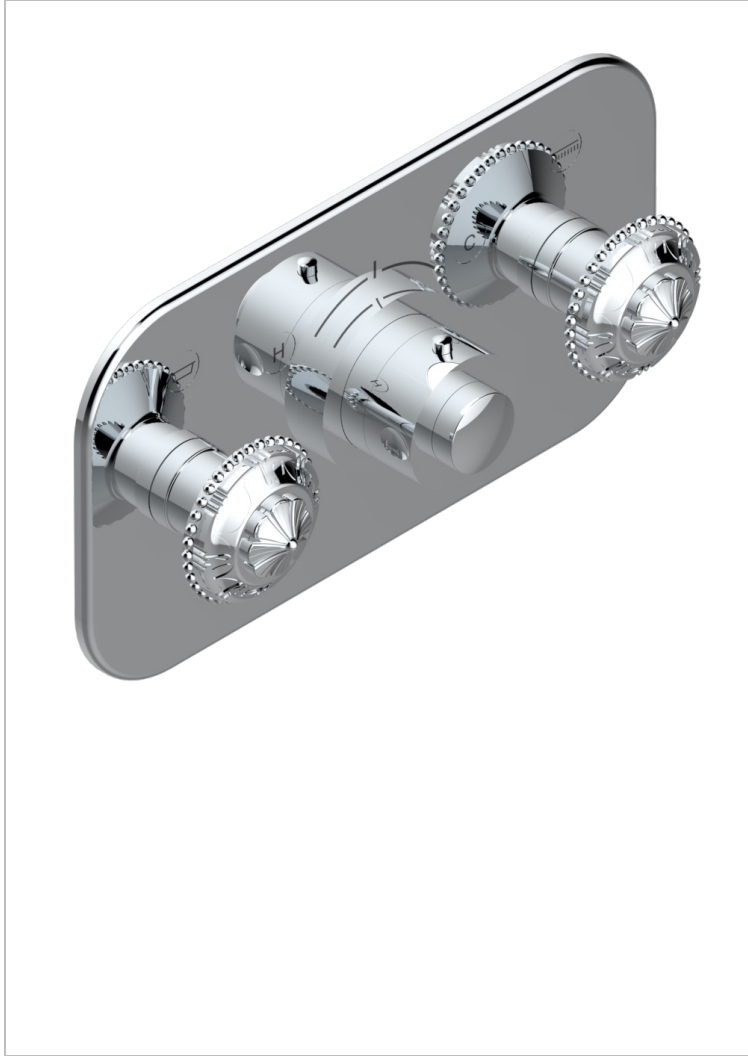

Trim for THG thermostat with 2 valves ref. 5 401AHM/US rough part supplied with fixing box , item to be installed horizontal

## CHARACTERISTIC

- Versailles
- Trim for THG thermostat with 2 valves ref. 5 401AHM/US rough part supplied with fixing box , item to be installed horizontal

## AVAILABLE FINITIONS

Black ceram - D30  
Blush PVD - H62  
Brass color PVD - H49  
Brown bronze color PVD - F33  
Chrome polished - A02  
Chrome polished / gold polished - G02

Copper antique matt, coated - H07  
Gold color PVD - H52  
Gold mat - F07  
Gold polished - F01  
Graphite PVD - H64  
Light coated bronze - D01

Soft gold - F30  
Soft matt gold - F31  
Umber PVD - H66