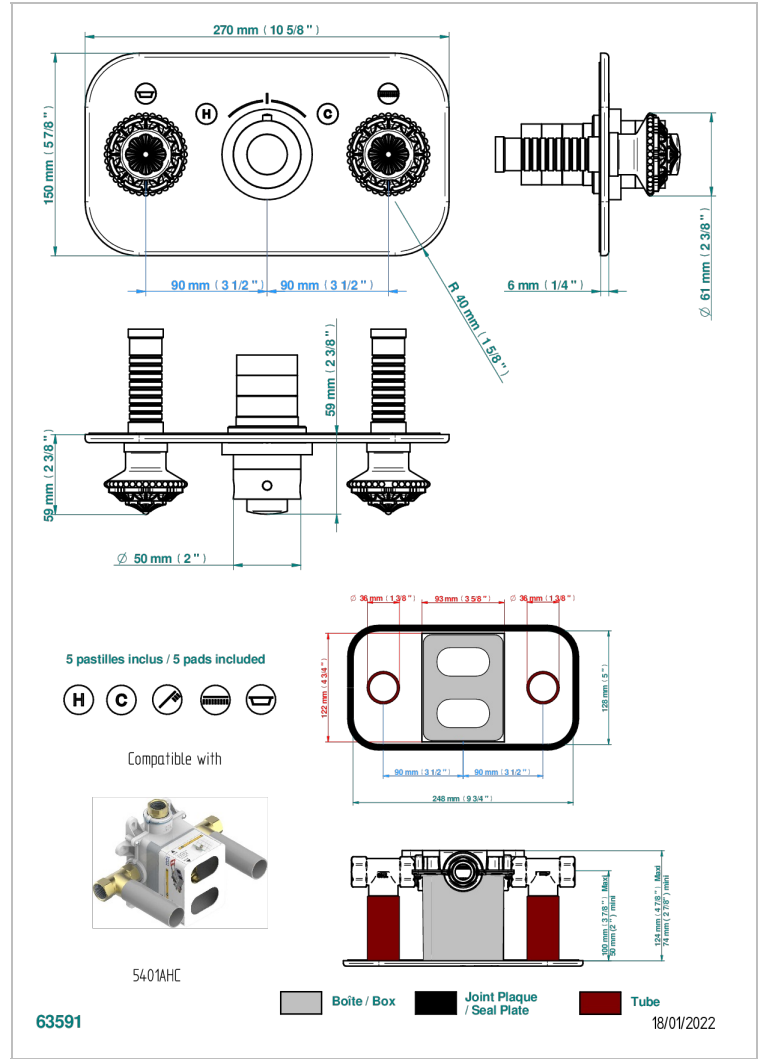

Trim for thermostatic mixer with 2 valves item to be installed horizontal . to adapt on 5 401AHC or 5 401AHM

CARACTERÍSTICAS

- Versailles
- Trim for thermostatic mixer with 2 valves item to be installed horizontal . to adapt on 5 401AHC or 5 401AHM

PRODUCTOS RELACIONADOS

- Ref. G00-5401AHC 3/4" THG thermostat, 60 l/mn with two valves with wax cartridge delivered with a built-in box, without trim - to be installed horizontal (for installation with cross handle)
- Ref. G00-5401AHM 3/4" THG thermostat, 60 l/mn with two valves with wax cartridge delivered with a built-in box, without trim - to be installed horizontal (for installation with lever handle)