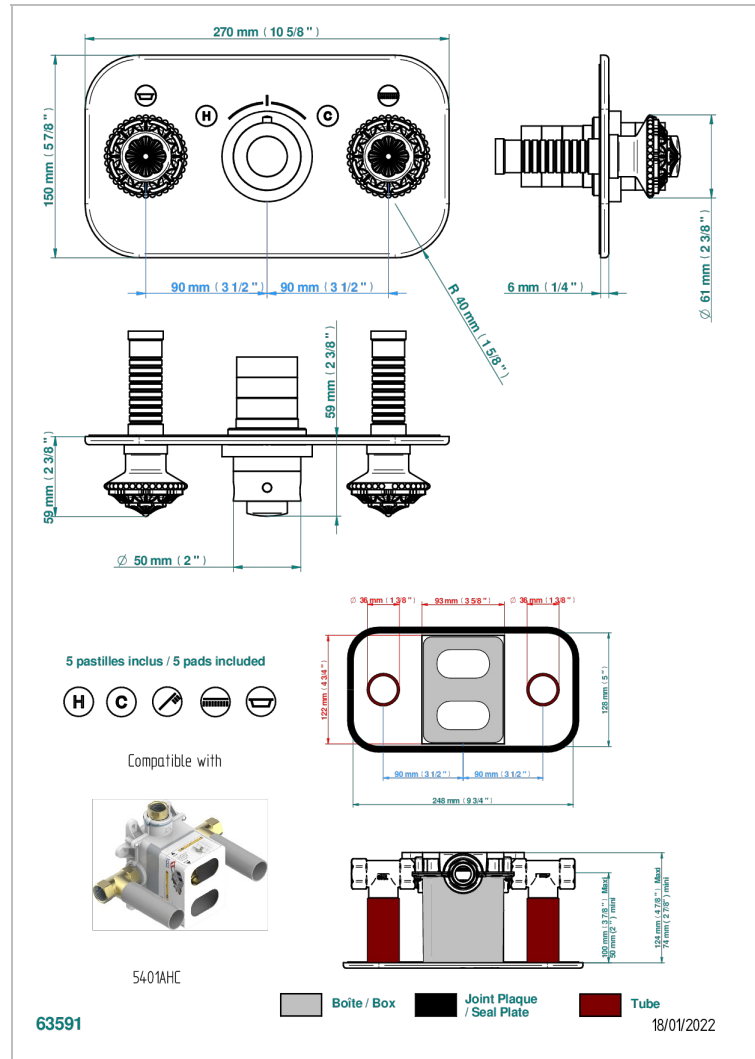

Trim for thermostatic mixer with 2 valves item to be installed horizontal . to adapt on 5 401AHC or 5 401AHM

## CHARACTERISTIC

- Versailles
- Trim for thermostatic mixer with 2 valves item to be installed horizontal . to adapt on 5 401AHC or 5 401AHM

## RELATED SKU'S

- Ref. G00-5401AHC 3/4" THG thermostat, 60 l/mn with two valves with wax cartridge delivered with a built-in box, without trim - to be installed horizontal ( for installation with cross handle)
- Ref. G00-5401AHM 3/4" THG thermostat, 60 l/mn with two valves with wax cartridge delivered with a built-in box, without trim - to be installed horizontal ( for installation with lever handle)