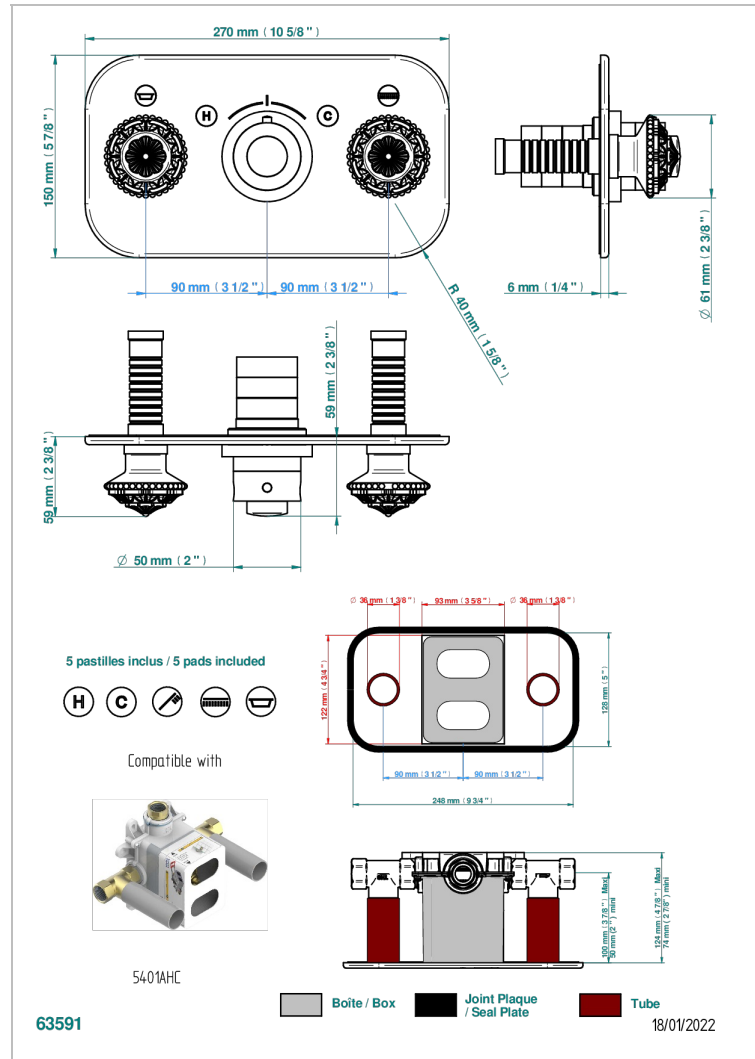

Trim for thermostatic mixer with 2 valves item to be installed horizontal . to adapt on 5 401AHC or 5 401AHM

CARACTERÍSTICAS

- Versailles
- Trim for thermostatic mixer with 2 valves item to be installed horizontal . to adapt on 5 401AHC or 5 401AHM

PRODUCTOS RELACIONADOS

- Ref. G00-5401AHC 3/4" THG thermostat, 60 l/mn with two valves with wax cartridge delivered with a built-in box, without trim - to be installed horizontal (for installation with cross handle)
- Ref. G00-5401AHM 3/4" THG thermostat, 60 l/mn with two valves with wax cartridge delivered with a built-in box, without trim - to be installed horizontal (for installation with lever handle)