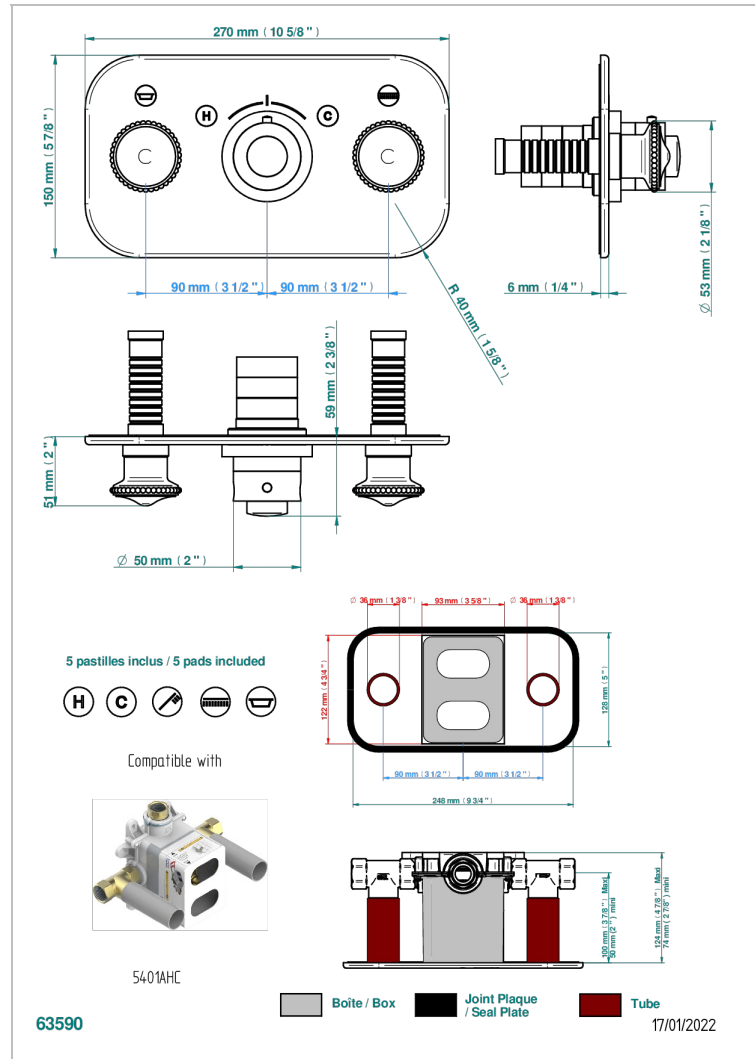

Trim for thermostatic mixer with 2 valves item to be installed horizontal . to adapt on 5 401AHC or 5 401AHM

CARACTERÍSTICAS

- Cygne
- Trim for thermostatic mixer with 2 valves item to be installed horizontal . to adapt on 5 401AHC or 5 401AHM