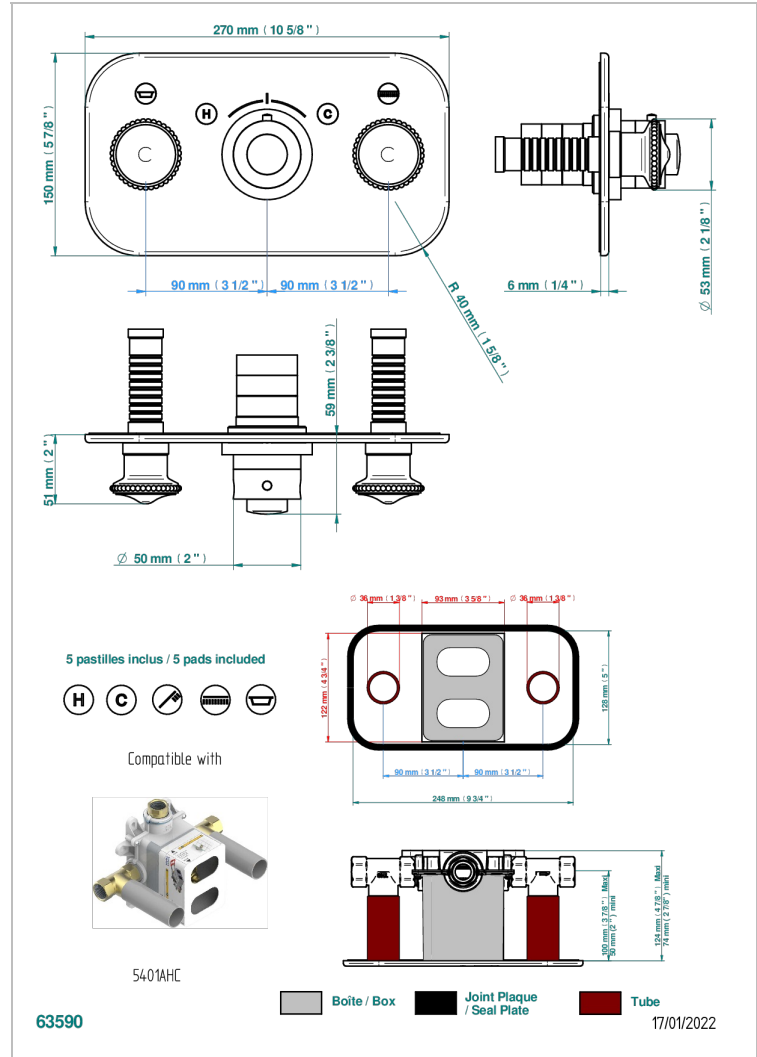

Trim for THG thermostat with 2 valves ref. 5 401AHM/US rough part supplied with fixing box , item to be installed horizontal

CHARACTERISTIC

- Cygne
- Trim for THG thermostat with 2 valves ref. 5 401AHM/US rough part supplied with fixing box , item to be installed horizontal