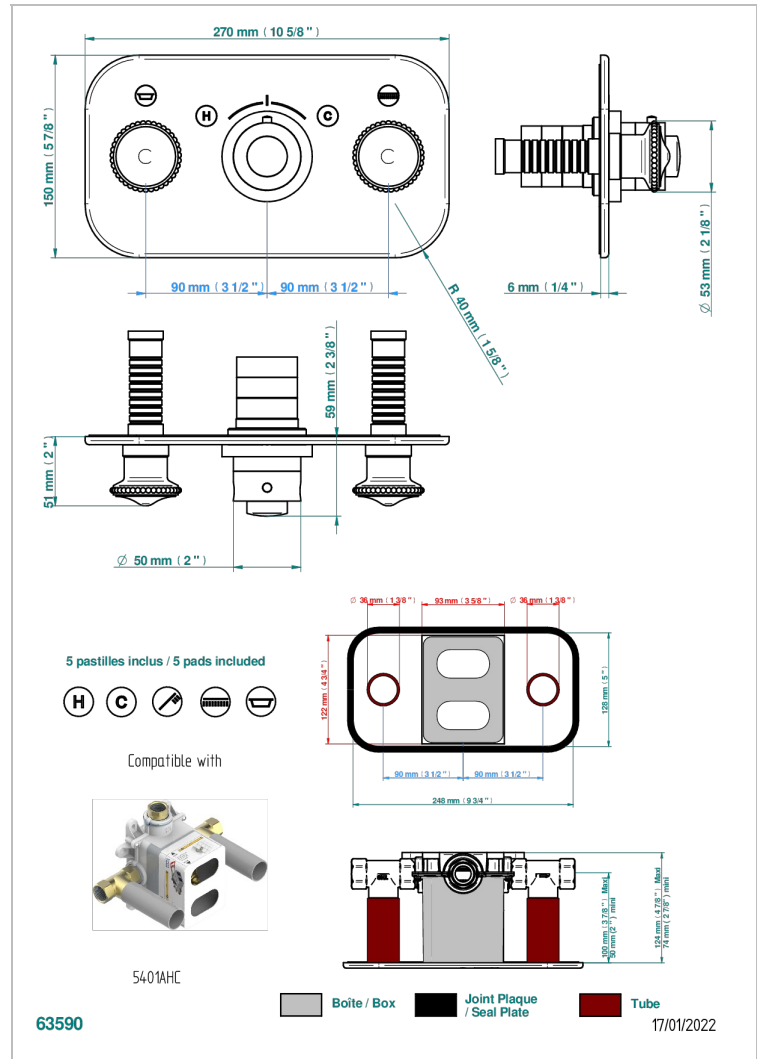

Trim for thermostatic mixer with 2 valves item to be installed horizontal . to adapt on 5 401AHC or 5 401AHM

## CARACTERÍSTICAS

- Cygne
- Trim for thermostatic mixer with 2 valves item to be installed horizontal . to adapt on 5 401AHC or 5 401AHM

## PRODUCTOS RELACIONADOS

- Ref. G00-5401AHC 3/4" THG thermostat, 60 l/mn with two valves with wax cartridge delivered with a built-in box, without trim - to be installed horizontal ( for installation with cross handle)
- Ref. G00-5401AHM 3/4" THG thermostat, 60 l/mn with two valves with wax cartridge delivered with a built-in box, without trim - to be installed horizontal ( for installation with lever handle)