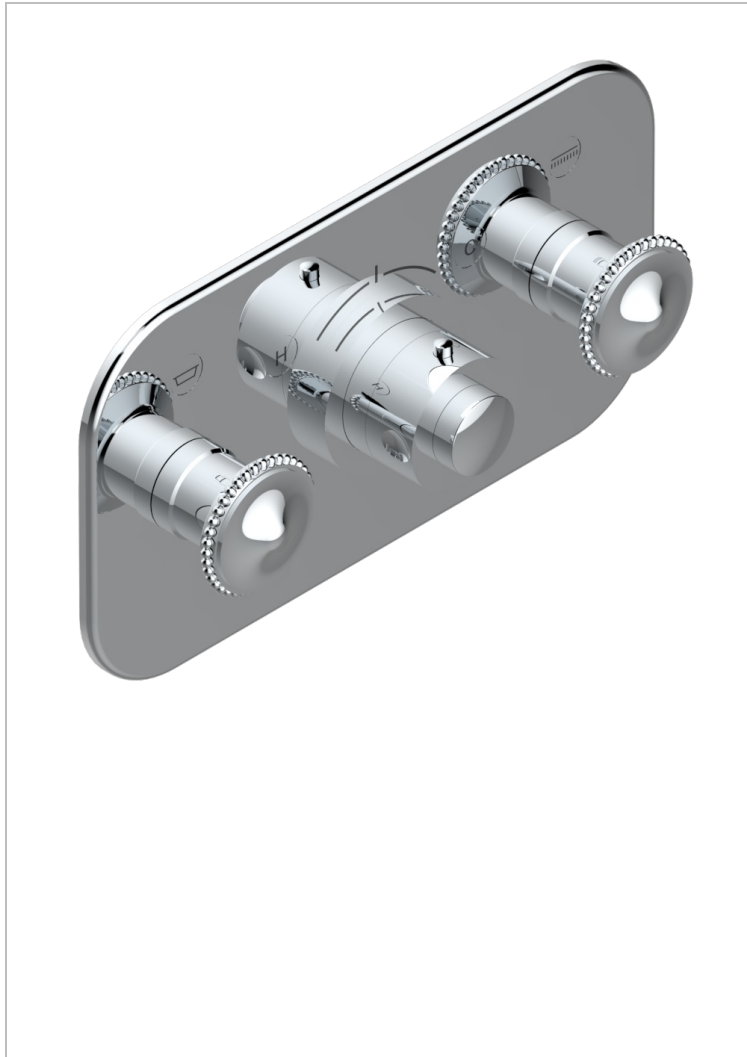

Trim for thermostatic mixer with 2 valves item to be installed horizontal . to adapt on 5 401AHC or 5 401AHM

CHARACTERISTIC

- Cygne
- Trim for thermostatic mixer with 2 valves item to be installed horizontal . to adapt on 5 401AHC or 5 401AHM

RELATED SKU'S

- Ref. G00-5401AHC 3/4" THG thermostat, 60 l/mn with two valves with wax cartridge delivered with a built-in box, without trim - to be installed horizontal (for installation with cross handle)
- Ref. G00-5401AHM 3/4" THG thermostat, 60 l/mn with two valves with wax cartridge delivered with a built-in box, without trim - to be installed horizontal (for installation with lever handle)

AVAILABLE FINITIONS

Antique nickel - H28
 Black ceram - D30
 Blush PVD - H62
 Brass color PVD - H49
 Brown bronze color PVD - F33
 Gold color PVD - H52

Graphite PVD - H64
 Lacquered light bronze - D01
 Matt Umber PVD - H67
 Matt blush PVD - H60
 Matt brass color PVD - H50
 Matt brown bronze color PVD - F34