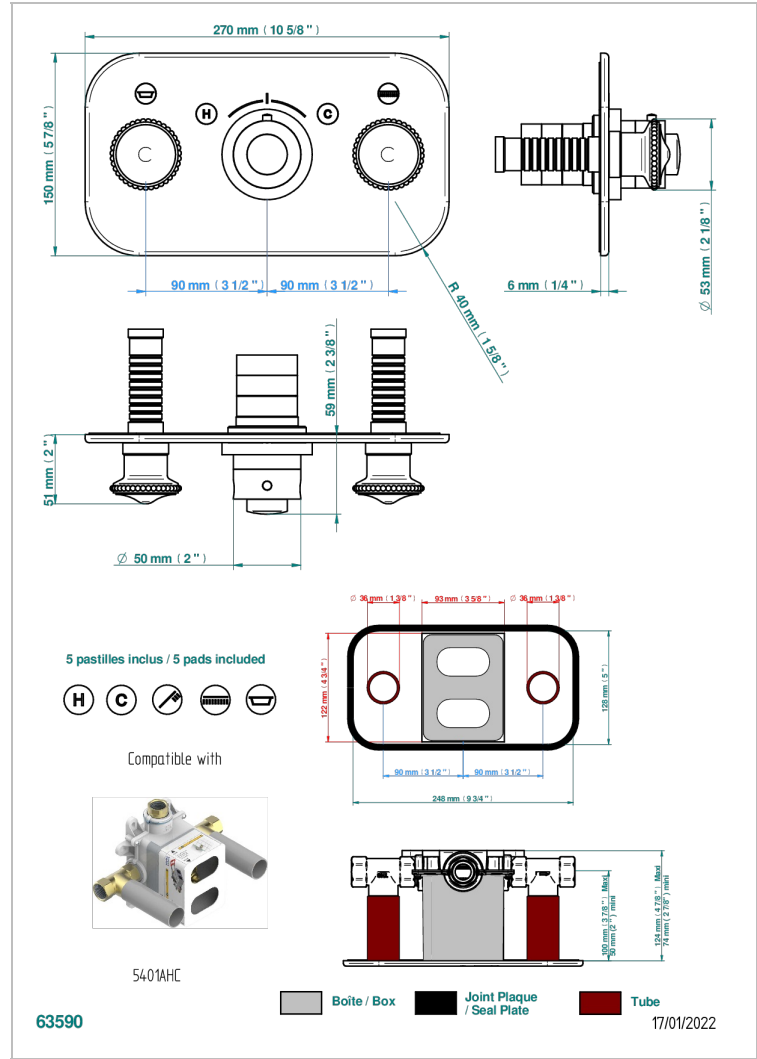

Trim for thermostatic mixer with 2 valves item to be installed horizontal . to adapt on 5 401AHC or 5 401AHM

CARACTERÍSTICAS

- Cygne
- Trim for thermostatic mixer with 2 valves item to be installed horizontal . to adapt on 5 401AHC or 5 401AHM

PRODUCTOS RELACIONADOS

- Ref. G00-5401AHC 3/4" THG thermostat, 60 l/mn with two valves with wax cartridge delivered with a built-in box, without trim - to be installed horizontal (for installation with cross handle)
- Ref. G00-5401AHM 3/4" THG thermostat, 60 l/mn with two valves with wax cartridge delivered with a built-in box, without trim - to be installed horizontal (for installation with lever handle)