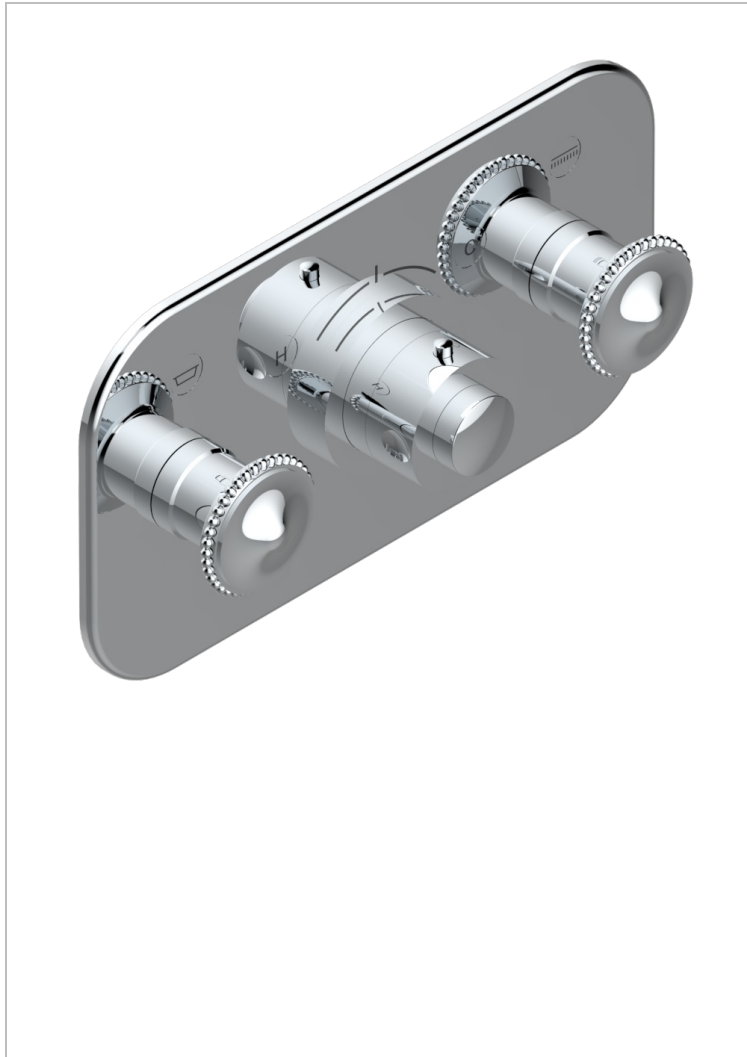

Trim for thermostatic mixer with 2 valves item to be installed horizontal . to adapt on 5 401AHC or 5 401AHM

CHARACTERISTIC

- Cygne
- Trim for thermostatic mixer with 2 valves item to be installed horizontal . to adapt on 5 401AHC or 5 401AHM

RELATED SKU'S

- Ref. G00-5401AHC 3/4" THG thermostat, 60 l/mn with two valves with wax cartridge delivered with a built-in box, without trim - to be installed horizontal (for installation with cross handle)
- Ref. G00-5401AHM 3/4" THG thermostat, 60 l/mn with two valves with wax cartridge delivered with a built-in box, without trim - to be installed horizontal (for installation with lever handle)

AVAILABLE FINITIONS

Antique nickel - H28
Black ceram - D30
Blush PVD - H62
Brass color PVD - H49
Brown bronze color PVD - F33
Gold color PVD - H52

Graphite PVD - H64
Lacquered light bronze - D01
Matt Umber PVD - H67
Matt blush PVD - H60
Matt brass color PVD - H50
Matt brown bronze color PVD - F34