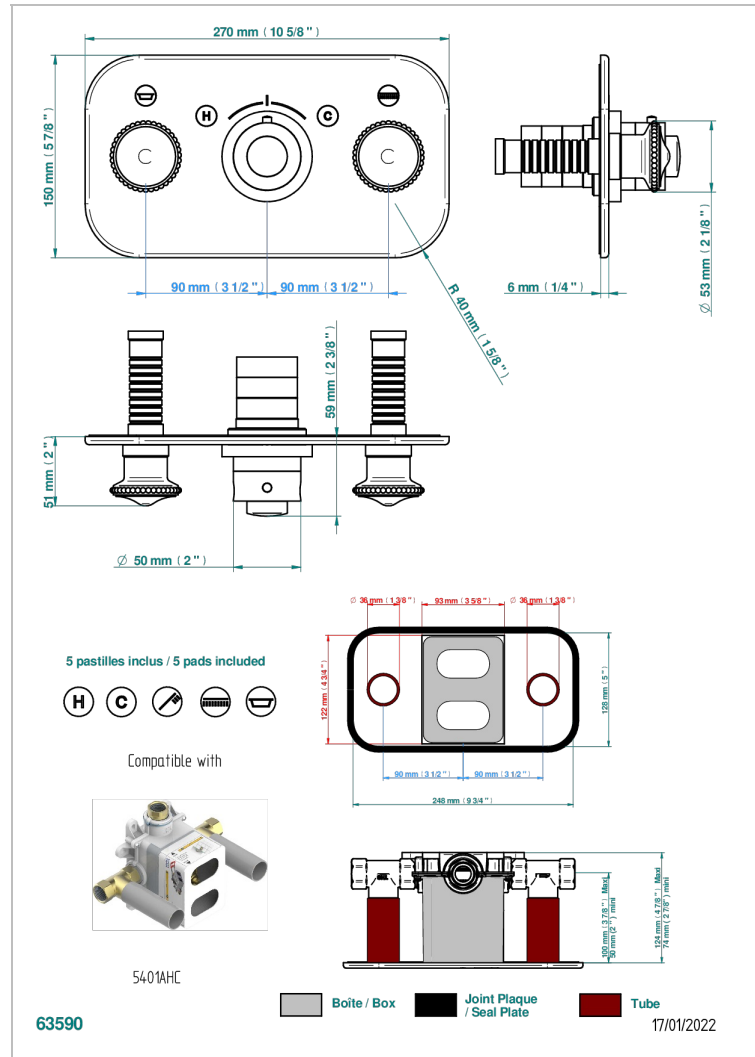

Trim for thermostatic mixer with 2 valves item to be installed horizontal . to adapt on 5 401AHC or 5 401AHM

CHARACTERISTIC

- Cygne
- Trim for thermostatic mixer with 2 valves item to be installed horizontal . to adapt on 5 401AHC or 5 401AHM

RELATED SKU'S

- Ref. G00-5401AHC 3/4" THG thermostat, 60 l/mn with two valves with wax cartridge delivered with a built-in box, without trim - to be installed horizontal (for installation with cross handle)
- Ref. G00-5401AHM 3/4" THG thermostat, 60 l/mn with two valves with wax cartridge delivered with a built-in box, without trim - to be installed horizontal (for installation with lever handle)