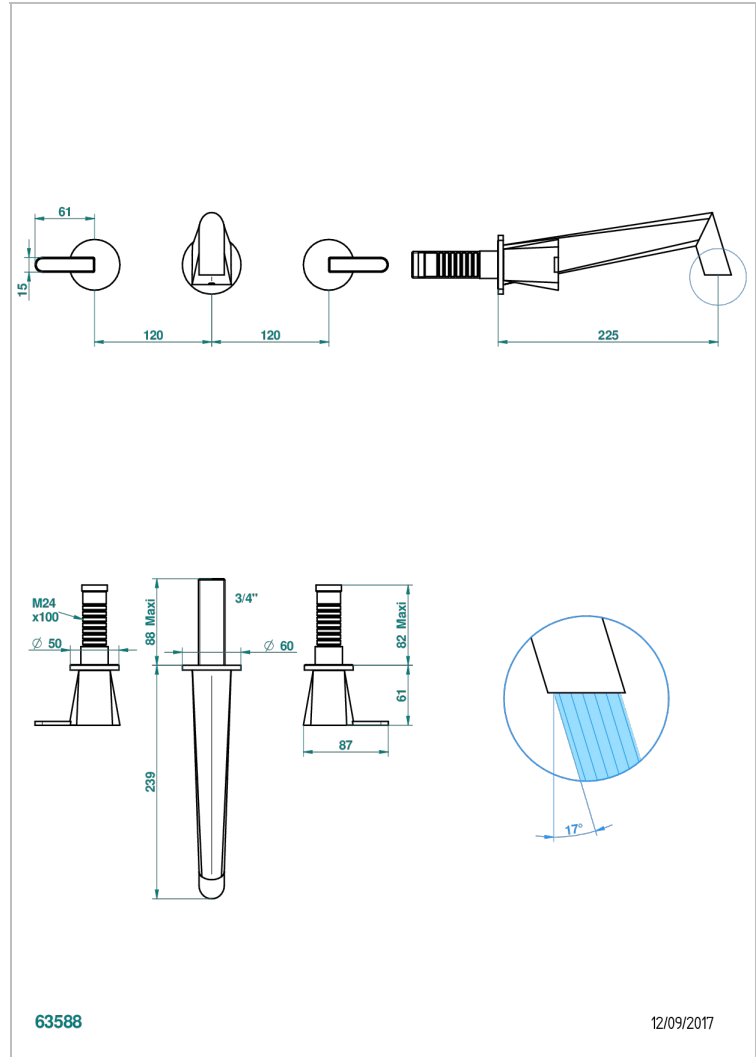

METAMORPHOSE CARBON

G6C-40SGBUS

Trim for wall mounted 3-hole lavatory set only

63588

12/09/2017

CHARACTERISTIC

- Métamorphose Carbon
- Trim for wall mounted 3-hole lavatory set only

RELATED SKU'S

- Ref. G00-40AM/US Rough parts for wall set (one counter clockwise and one clockwise cartridges)

AVAILABLE FINITIONS

Black ceram - D30
Blush PVD - H62
Brass color PVD - H49
Brown bronze color PVD - F33
Chrome polished - A02
Copper antique matt, coated - H07