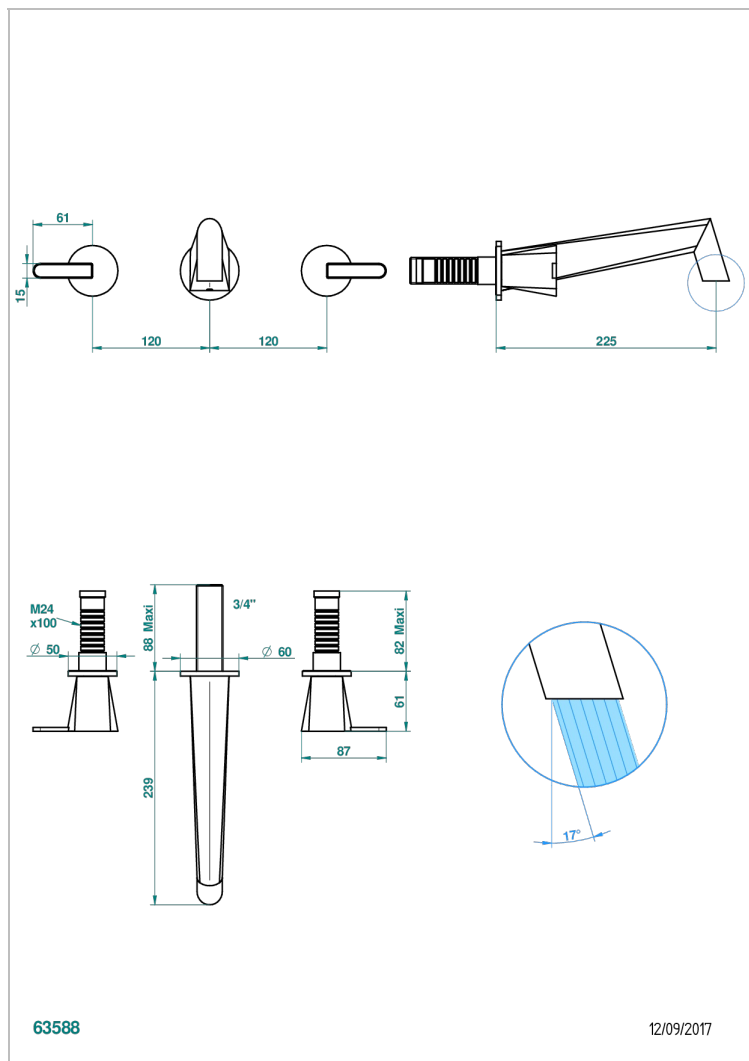

# METAMORPHOSE, CARBONO

G6C-40SGB

Trim only for wall mounted 3-hole basin mixer

THG<sup>®</sup>  
PARIS

63588

12/09/2017

## CARACTERÍSTICAS

- Métamorphose, carbono
- Trim only for wall mounted 3-hole basin mixer

## PRODUCTOS RELACIONADOS

- Ref. G00-40AC Rough parts for wall mounted 3 hole mixer, cross handle version
- Ref. G00-40AM Rough parts for wall mounted 3 hole mixer, lever handle version