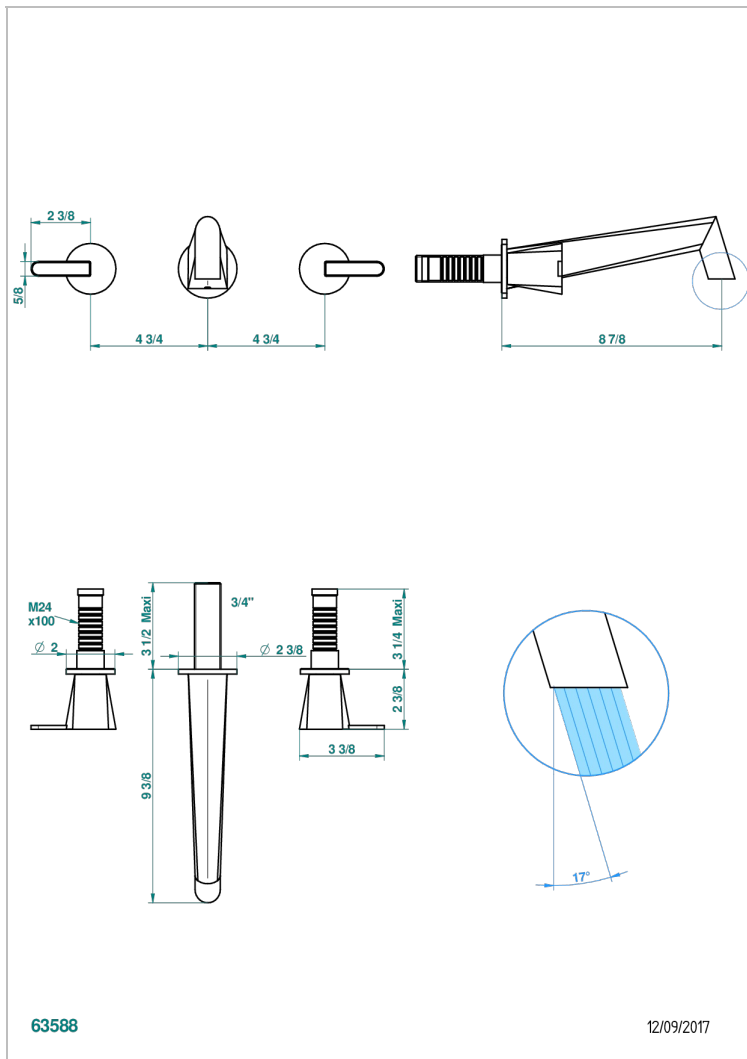

METAMORPHOSE, CARBONO

G6C-40SGB

Trim only for wall mounted 3-hole basin mixer

THG[®]
PARIS

CARACTERÍSTICAS

- Métamorphose, carbono
- Trim only for wall mounted 3-hole basin mixer

PRODUCTOS RELACIONADOS

- Ref. G00-40AC Rough parts for wall mounted 3 hole mixer, cross handle version
- Ref. G00-40AM Rough parts for wall mounted 3 hole mixer, lever handle version

Pvd umber - H66
Pvd umber mate - H67