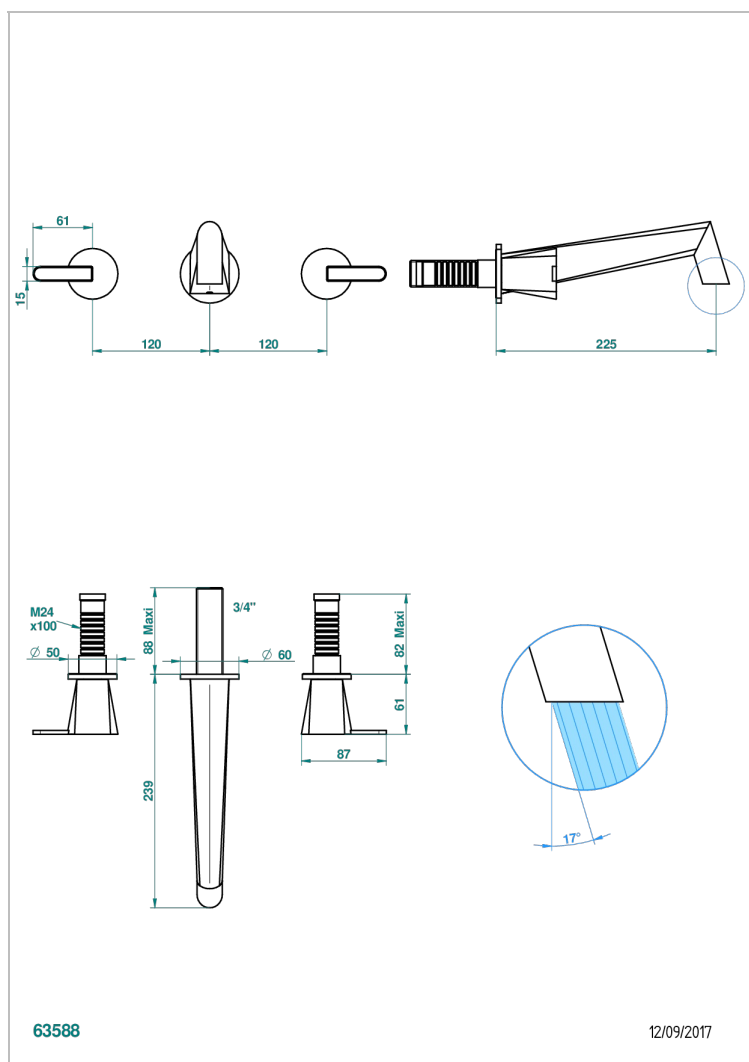

# METAMORPHOSE, CARBONO

G6C-40SGB

Trim only for wall mounted 3-hole basin mixer

THG<sup>®</sup>  
PARIS

63588

12/09/2017

## CARACTERÍSTICAS

- Métamorphose, carbono
- Trim only for wall mounted 3-hole basin mixer

## PRODUCTOS RELACIONADOS

- Ref. G00-40AC Rough parts for wall mounted 3 hole mixer, cross handle version
- Ref. G00-40AM Rough parts for wall mounted 3 hole mixer, lever handle version