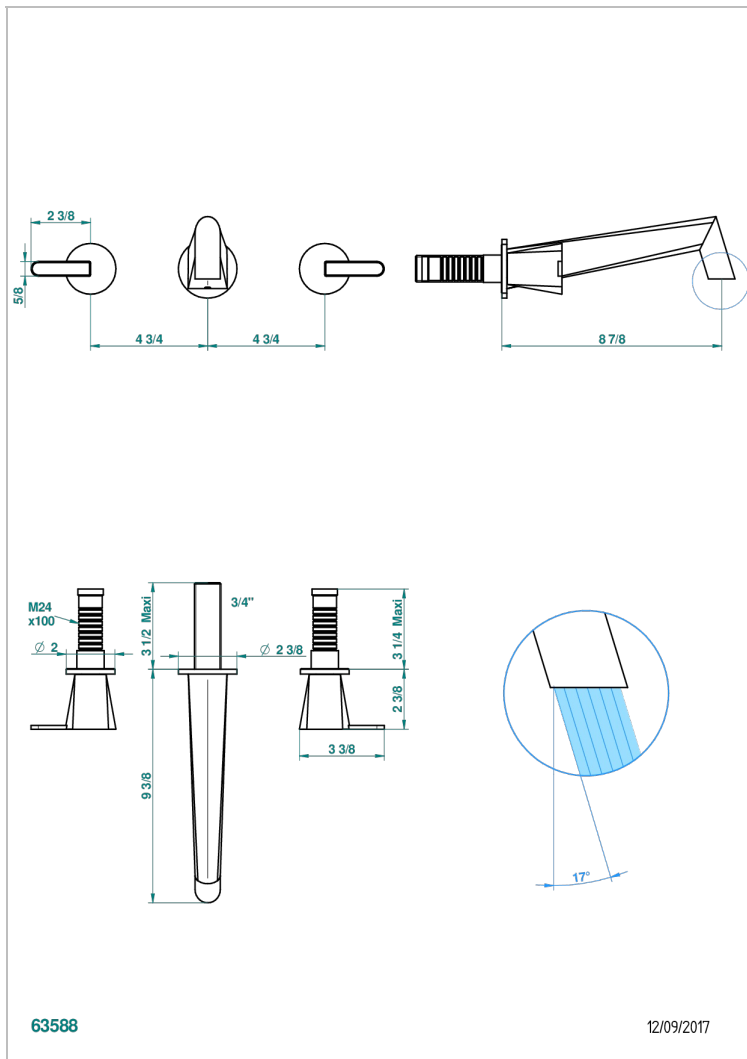

# METAMORPHOSE, CARBONO

G6C-40SGB

Trim only for wall mounted 3-hole basin mixer

THG<sup>®</sup>  
PARIS

## CARACTERÍSTICAS

- Métamorphose, carbono
- Trim only for wall mounted 3-hole basin mixer

## PRODUCTOS RELACIONADOS

- Ref. G00-40AC Rough parts for wall mounted 3 hole mixer, cross handle version
- Ref. G00-40AM Rough parts for wall mounted 3 hole mixer, lever handle version