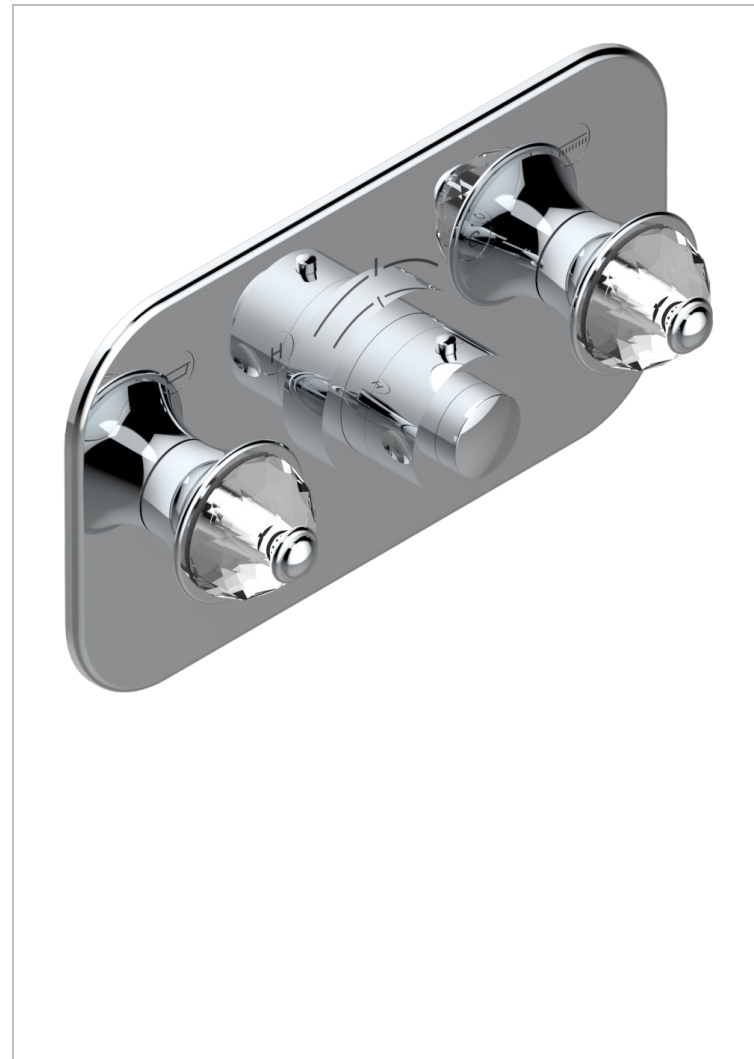

Trim for THG thermostat with 2 valves ref. 5 401AHM/US rough part supplied with fixing box , item to be installed horizontal

CHARACTERISTIC

- Najem
- Trim for THG thermostat with 2 valves ref. 5 401AHM/US rough part supplied with fixing box , item to be installed horizontal

AVAILABLE FINITIONS

Black ceram - D30
Blush PVD - H62
Brass color PVD - H49
Brown bronze color PVD - F33
Chrome polished - A02
Chrome polished / gold polished - G02

Copper antique matt, coated - H07
Gold color PVD - H52
Gold mat - F07
Gold polished - F01
Graphite PVD - H64
Light coated bronze - D01