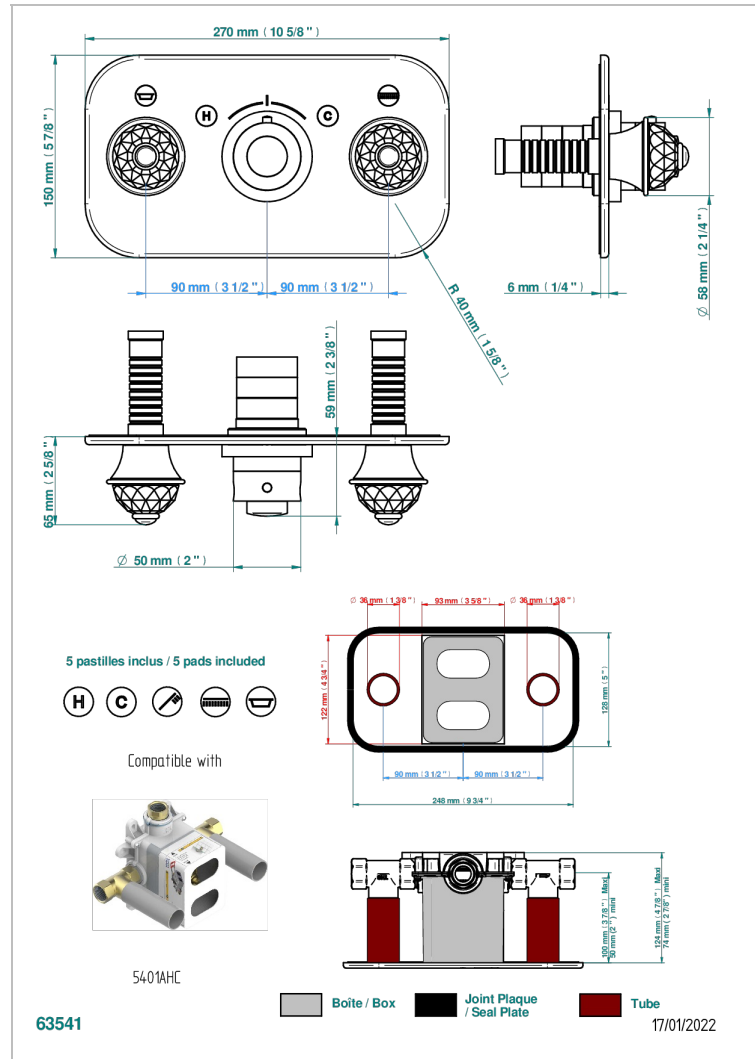

Trim for THG thermostat with 2 valves ref. 5 401AHM/US rough part supplied with fixing box , item to be installed horizontal

CHARACTERISTIC

- Najem
- Trim for THG thermostat with 2 valves ref. 5 401AHM/US rough part supplied with fixing box , item to be installed horizontal