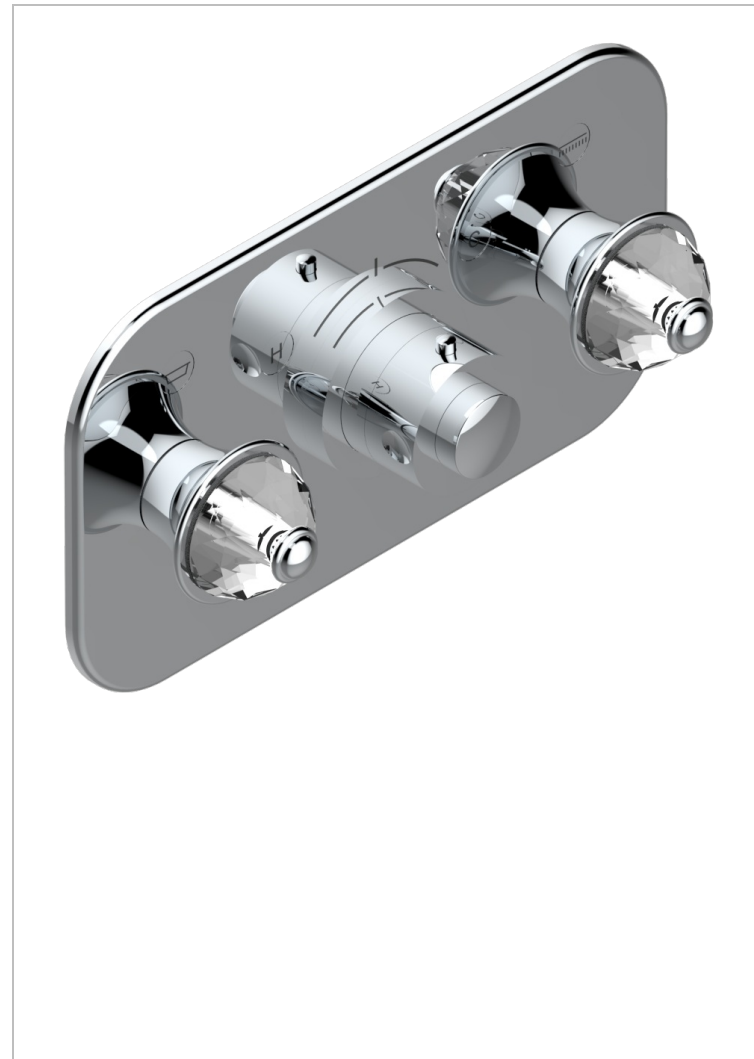

Trim for thermostatic mixer with 2 valves item to be installed horizontal . to adapt on 5 401AHC or 5 401AHM

CHARACTERISTIC

- Najem
- Trim for thermostatic mixer with 2 valves item to be installed horizontal . to adapt on 5 401AHC or 5 401AHM

RELATED SKU'S

- Ref. G00-5401AHC 3/4" THG thermostat, 60 l/mn with two valves with wax cartridge delivered with a built-in box, without trim - to be installed horizontal (for installation with cross handle)
- Ref. G00-5401AHM 3/4" THG thermostat, 60 l/mn with two valves with wax cartridge delivered with a built-in box, without trim - to be installed horizontal (for installation with lever handle)

AVAILABLE FINITIONS

Antique nickel - H28
 Black ceram - D30
 Blush PVD - H62
 Brass color PVD - H49
 Brown bronze color PVD - F33
 Gold color PVD - H52

Graphite PVD - H64
 Lacquered light bronze - D01
 Matt Umber PVD - H67
 Matt blush PVD - H60
 Matt brass color PVD - H50
 Matt brown bronze color PVD - F34