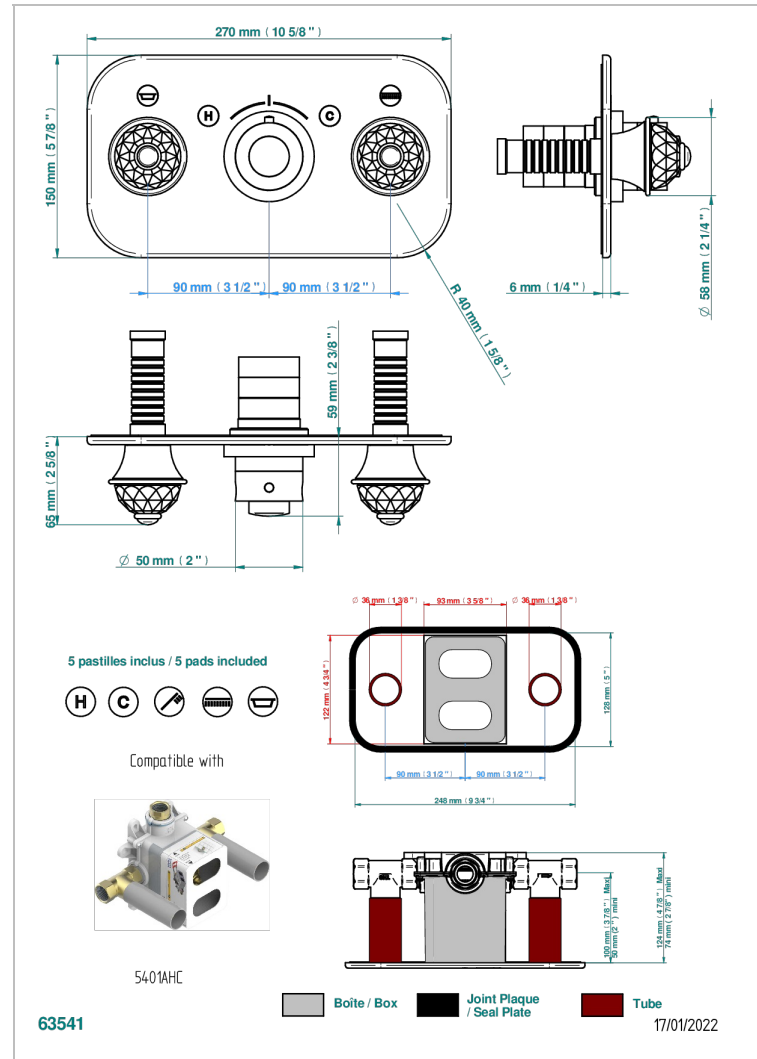

Trim for thermostatic mixer with 2 valves item to be installed horizontal . to adapt on 5 401AHC or 5 401AHM

CHARACTERISTIC

- Najem
- Trim for thermostatic mixer with 2 valves item to be installed horizontal . to adapt on 5 401AHC or 5 401AHM

RELATED SKU'S

- Ref. G00-5401AHC 3/4" THG thermostat, 60 l/mn with two valves with wax cartridge delivered with a built-in box, without trim - to be installed horizontal (for installation with cross handle)
- Ref. G00-5401AHM 3/4" THG thermostat, 60 l/mn with two valves with wax cartridge delivered with a built-in box, without trim - to be installed horizontal (for installation with lever handle)