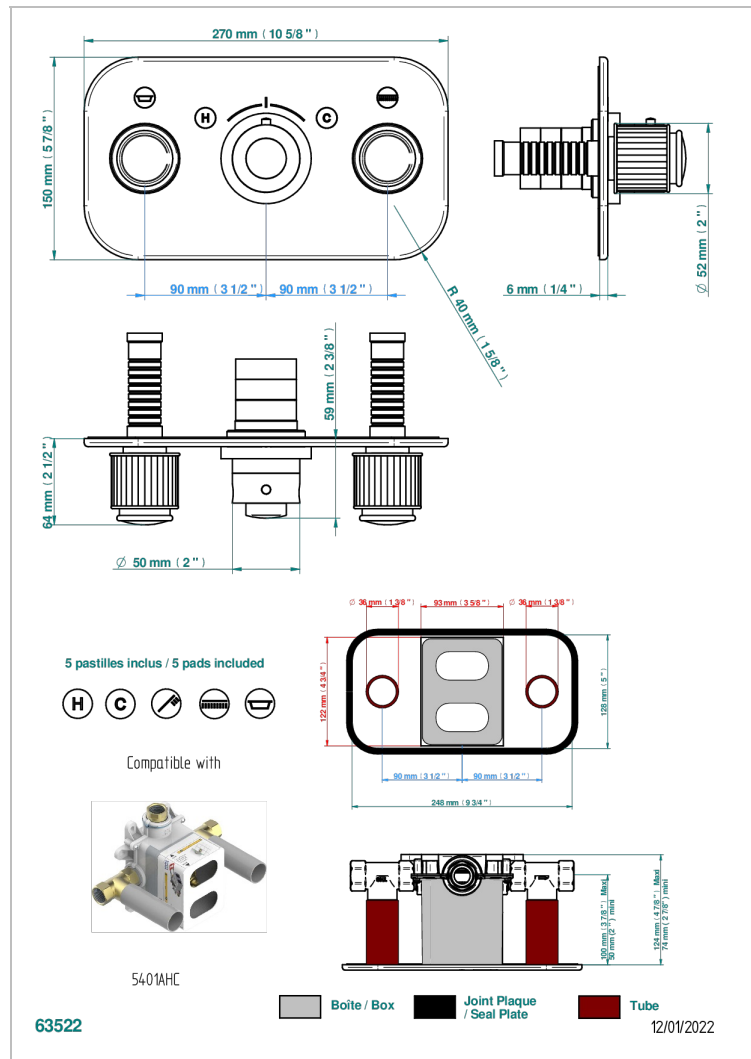

# JAIPUR CRISTAL SATINADO

A9B-5401BEH

THG  
PARIS

Trim for thermostatic mixer with 2 valves item to be installed horizontal . to adapt on 5 401AHC or 5 401AHM

## CARACTERÍSTICAS

- Jaipur Cristal Satinado
- Trim for thermostatic mixer with 2 valves item to be installed horizontal . to adapt on 5 401AHC or 5 401AHM