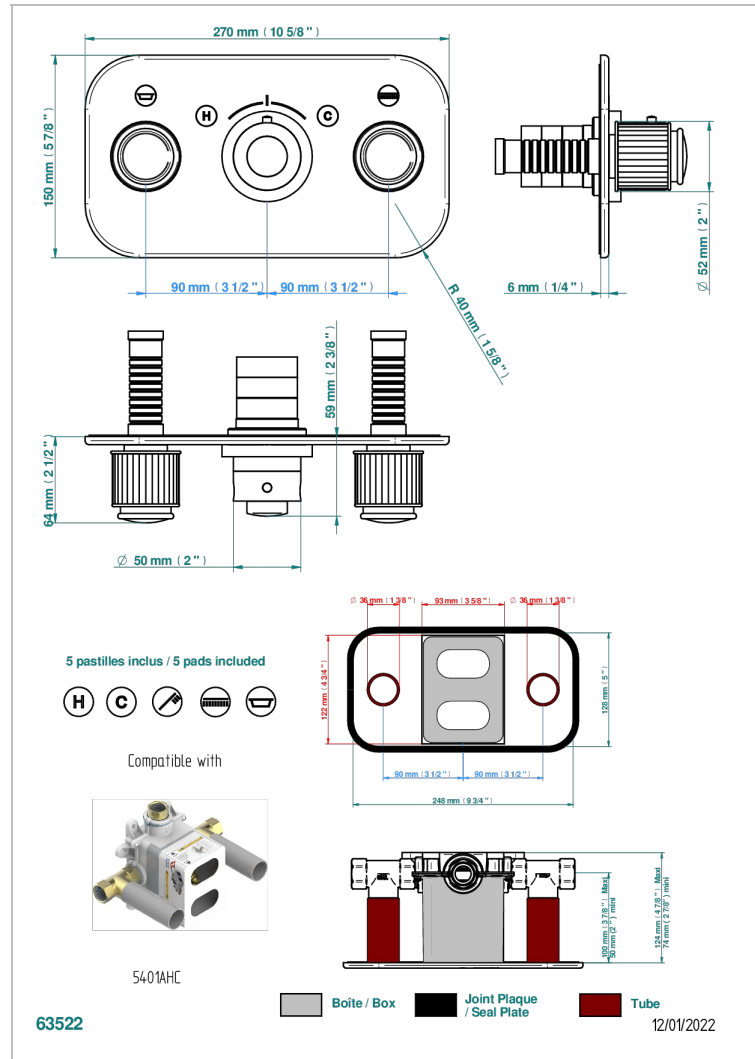

# JAIPUR SATIN CRYSTAL

A9B-5401BEH

THG  
PARIS

Trim for thermostatic mixer with 2 valves item to be installed horizontal . to adapt on 5 401AHC or 5 401AHM

## CHARACTERISTIC

- Jaipur Satin crystal
- Trim for thermostatic mixer with 2 valves item to be installed horizontal . to adapt on 5 401AHC or 5 401AHM

## RELATED SKU'S

- Ref. G00-5401AHC 3/4" THG thermostat, 60 l/mn with two valves with wax cartridge delivered with a built-in box, without trim - to be installed horizontal ( for installation with cross handle)
- Ref. G00-5401AHM 3/4" THG thermostat, 60 l/mn with two valves with wax cartridge delivered with a built-in box, without trim - to be installed horizontal ( for installation with lever handle)