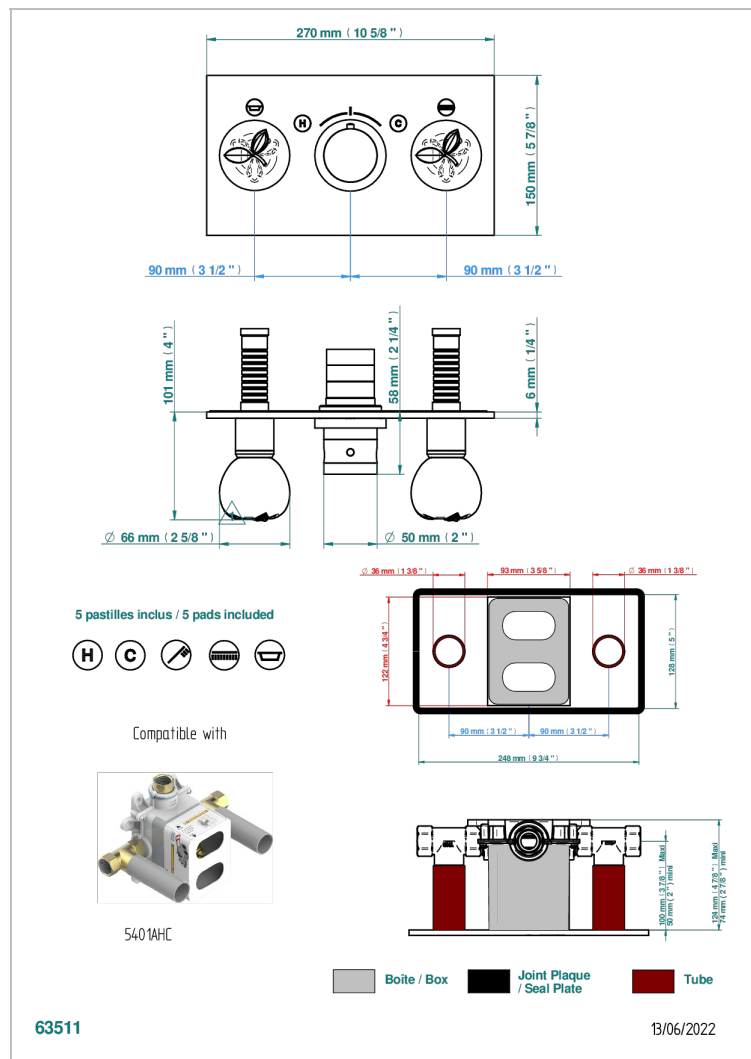

POMME CRISTAL LUSTROSO DORADO

A46-5401BEH

Trim for thermostatic mixer with 2 valves item to be installed horizontal . to adapt on 5 401AHC or 5 401AHM

CARACTERÍSTICAS

- Pomme cristal lustroso dorado
- Trim for thermostatic mixer with 2 valves item to be installed horizontal . to adapt on 5 401AHC or 5 401AHM