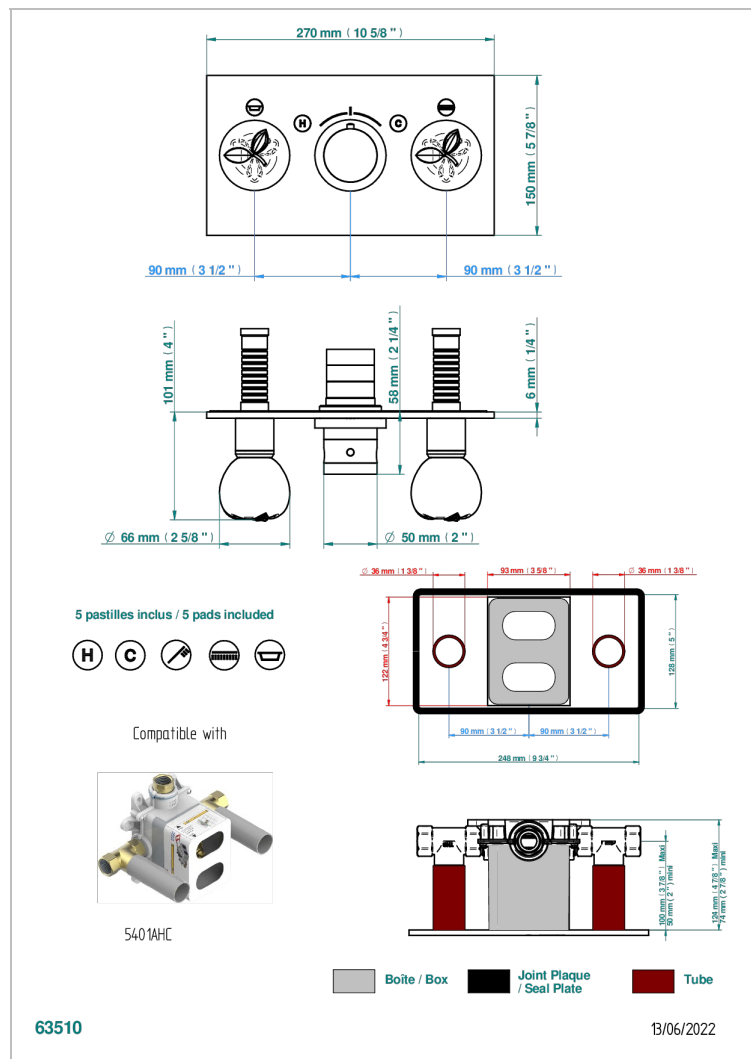

# POMME, CRISTAL SATINADO

A42-5401BEH

THG<sup>®</sup>  
PARIS

Trim for thermostatic mixer with 2 valves item to be installed horizontal . to adapt on 5 401AHC or 5 401AHM

## CARACTERÍSTICAS

- Pomme, cristal satinado
- Trim for thermostatic mixer with 2 valves item to be installed horizontal . to adapt on 5 401AHC or 5 401AHM