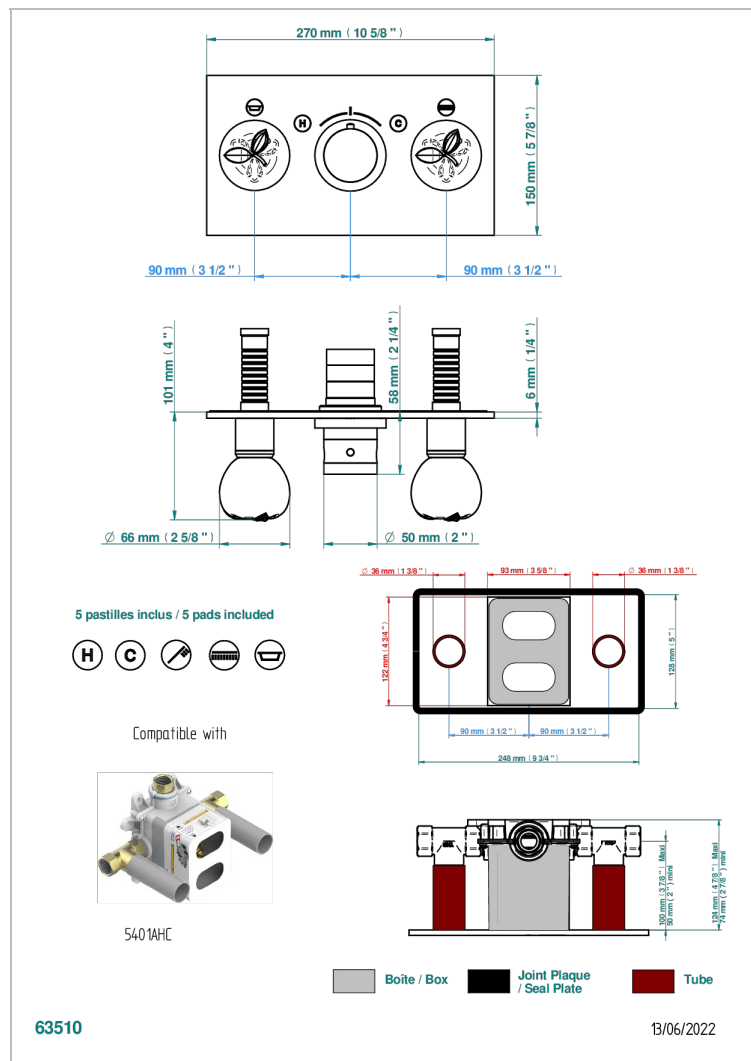

POMME CLEAR SATINY CRYSTAL

A42-5401BEH

Trim for THG thermostat with 2 valves ref. 5 401AHM/US rough part supplied with fixing box , item to be installed horizontal

CHARACTERISTIC

- Pomme Clear satiny crystal
- Trim for THG thermostat with 2 valves ref. 5 401AHM/US rough part supplied with fixing box , item to be installed horizontal