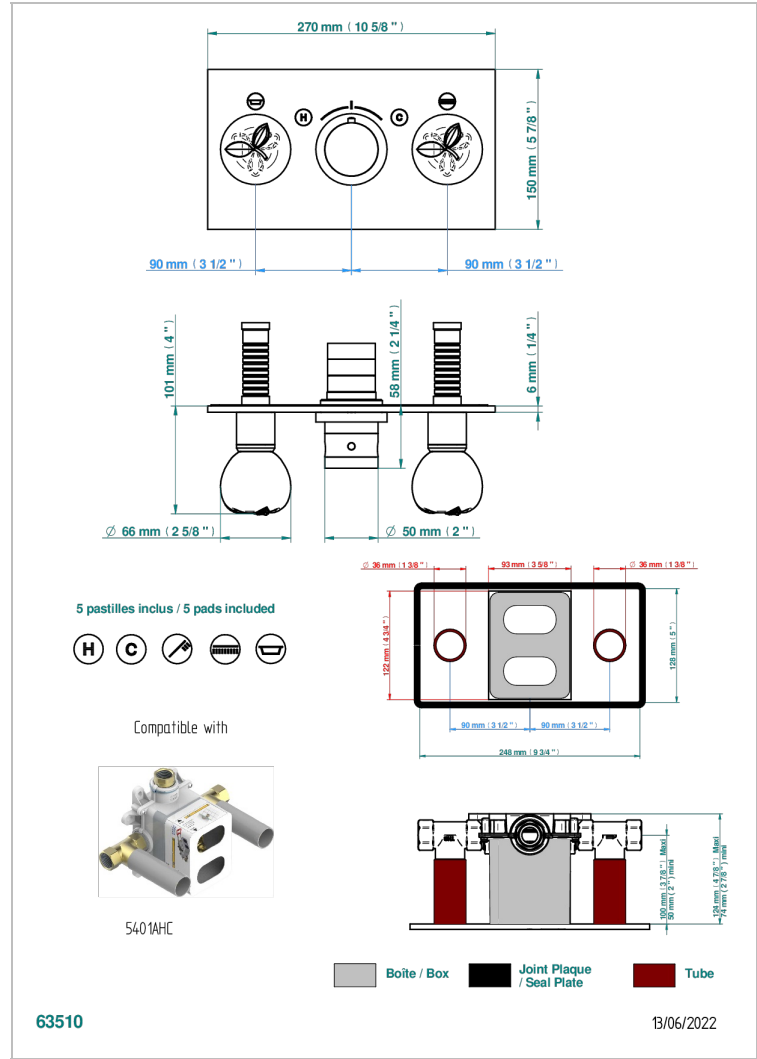

POMME, CRISTAL SATINADO

A42-5401BEH

THG[®]
PARIS

Trim for thermostatic mixer with 2 valves item to be installed horizontal . to adapt on 5 401AHC or 5 401AHM

CARACTERÍSTICAS

- Pomme, cristal satinado
- Trim for thermostatic mixer with 2 valves item to be installed horizontal . to adapt on 5 401AHC or 5 401AHM

PRODUCTOS RELACIONADOS

- Ref. G00-5401AHC 3/4" THG thermostat, 60 l/mn with two valves with wax cartridge delivered with a built-in box, without trim - to be installed horizontal (for installation with cross handle)
- Ref. G00-5401AHM 3/4" THG thermostat, 60 l/mn with two valves with wax cartridge delivered with a built-in box, without trim - to be installed horizontal (for installation with lever handle)