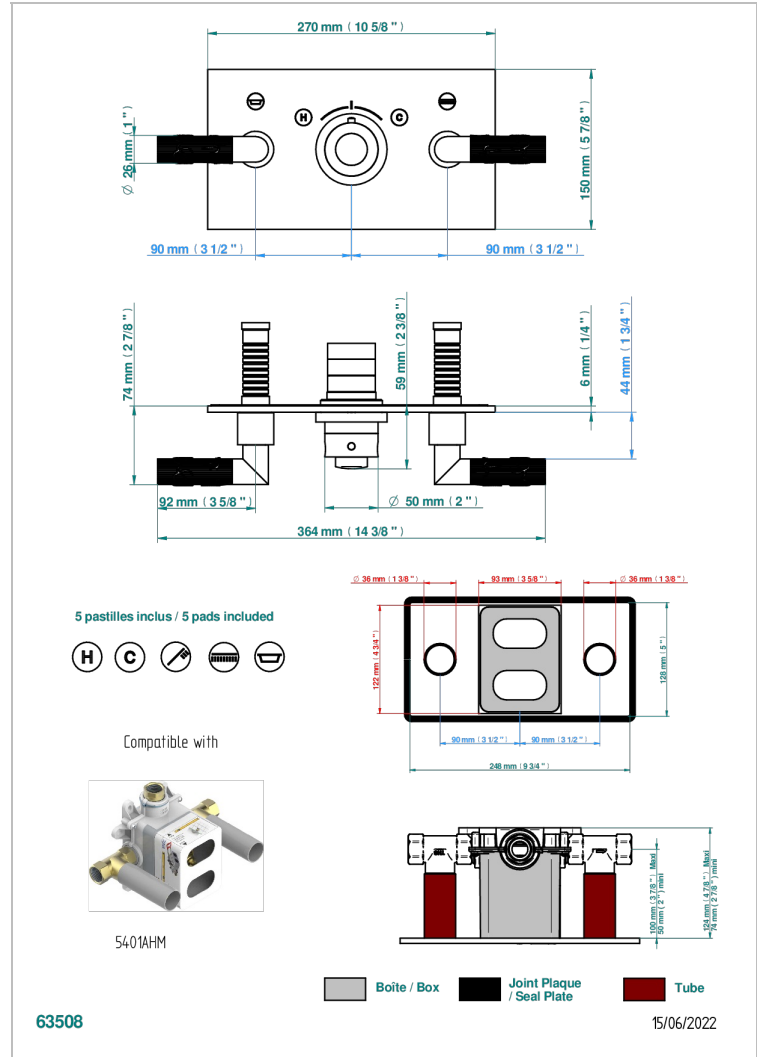

# BAMBOU AMBER CRYSTAL

A34-5401BEH

THG  
PARIS

Trim for THG thermostat with 2 valves ref. 5 401AHM/US rough part supplied with fixing box , item to be installed horizontal

## CHARACTERISTIC

- BamboU Amber crystal
- Trim for THG thermostat with 2 valves ref. 5 401AHM/US rough part supplied with fixing box , item to be installed horizontal