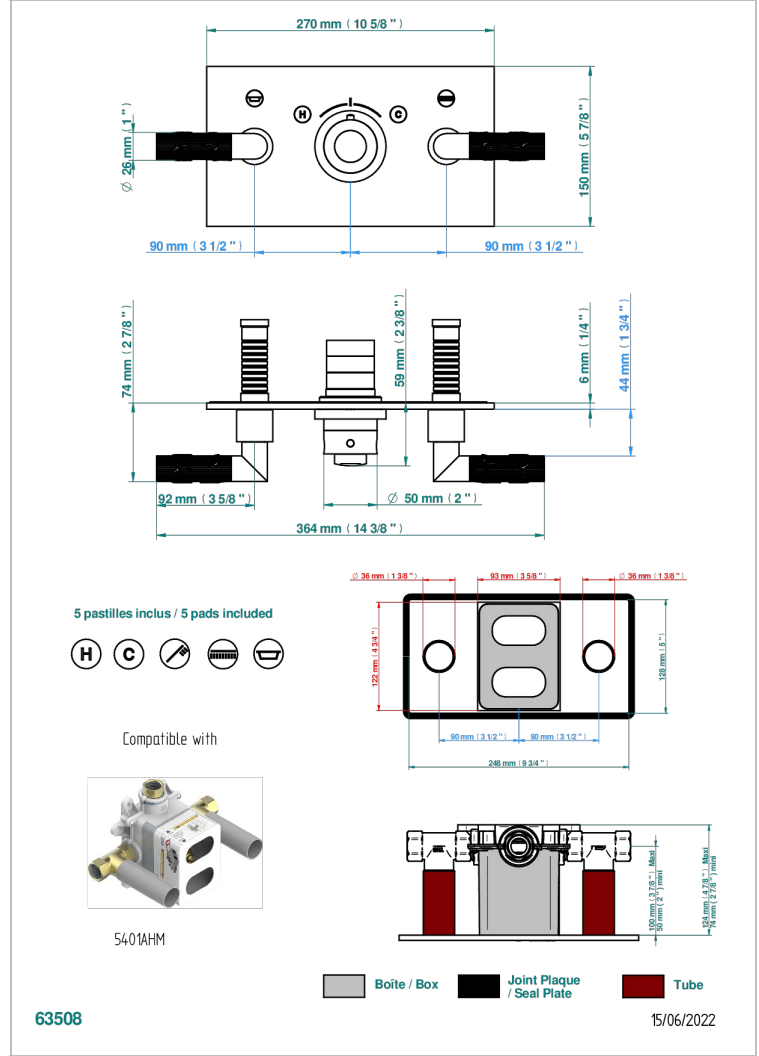

BAMBOU CRISTAL AMBAR

A34-5401BEH

THG
PARIS

Trim for thermostatic mixer with 2 valves item to be installed horizontal . to adapt on 5 401AHC or 5 401AHM

CARACTERÍSTICAS

- Bambou cristal Ambar
- Trim for thermostatic mixer with 2 valves item to be installed horizontal . to adapt on 5 401AHC or 5 401AHM

PRODUCTOS RELACIONADOS

- Ref. G00-5401AHC 3/4" THG thermostat, 60 l/mn with two valves with wax cartridge delivered with a built-in box, without trim - to be installed horizontal (for installation with cross handle)
- Ref. G00-5401AHM 3/4" THG thermostat, 60 l/mn with two valves with wax cartridge delivered with a built-in box, without trim - to be installed horizontal (for installation with lever handle)